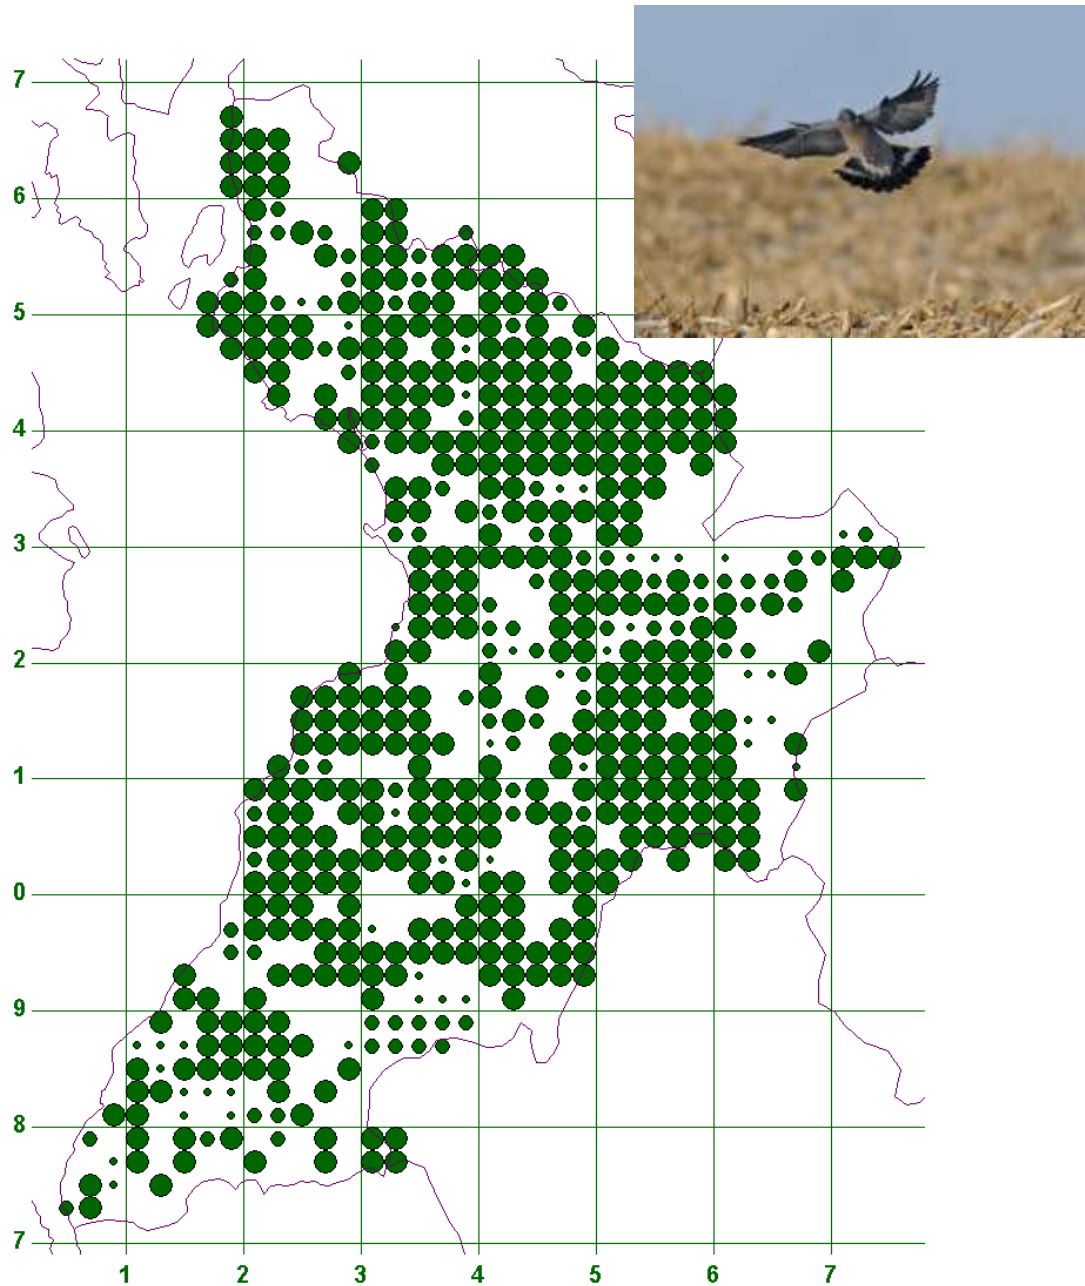

## Woodpigeon (*Columba palumbus*)

**Status:** Common breeder.

**Current trend:** Ayrshire's Woodpigeon population appears to be increasing again, having taken a dip at the end of the 1990s. As a breeding bird, it is present in virtually every tetrad, avoiding only the more open, upland areas of the county. The huge autumn and winter flocks, so typical of the 1970s, have begun to re-appear in recent times, perhaps signalling a return to improving fortunes.

**Follow up:** More information on breeding success would be useful.