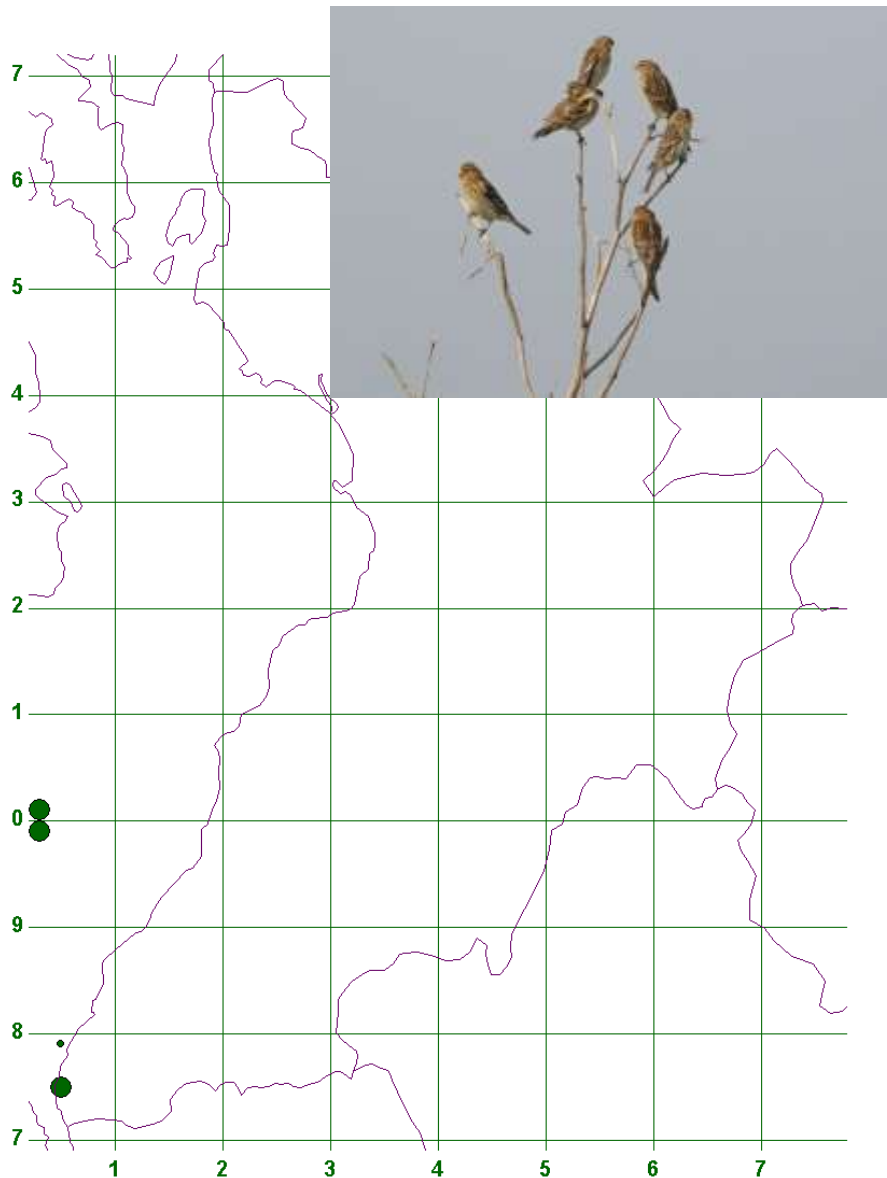

Twite (*Carduelis flavirostris*)

Status: Scarce breeder

Current trend: The current breeding range of Twite, as shown on the map, may have omitted one or two pairs which appear to be present in North Ayrshire. However, the species has only been present on a regular basis at two sites in Ayrshire: Ailsa Craig and the South Ayrshire coast. Twites have a tenuous hold on the latter area, but there are recent signs of a small increase there.

Follow up: It would be useful to carry out a full survey of suitable sites in Ayrshire to discover just how many Twites breed in Ayrshire.