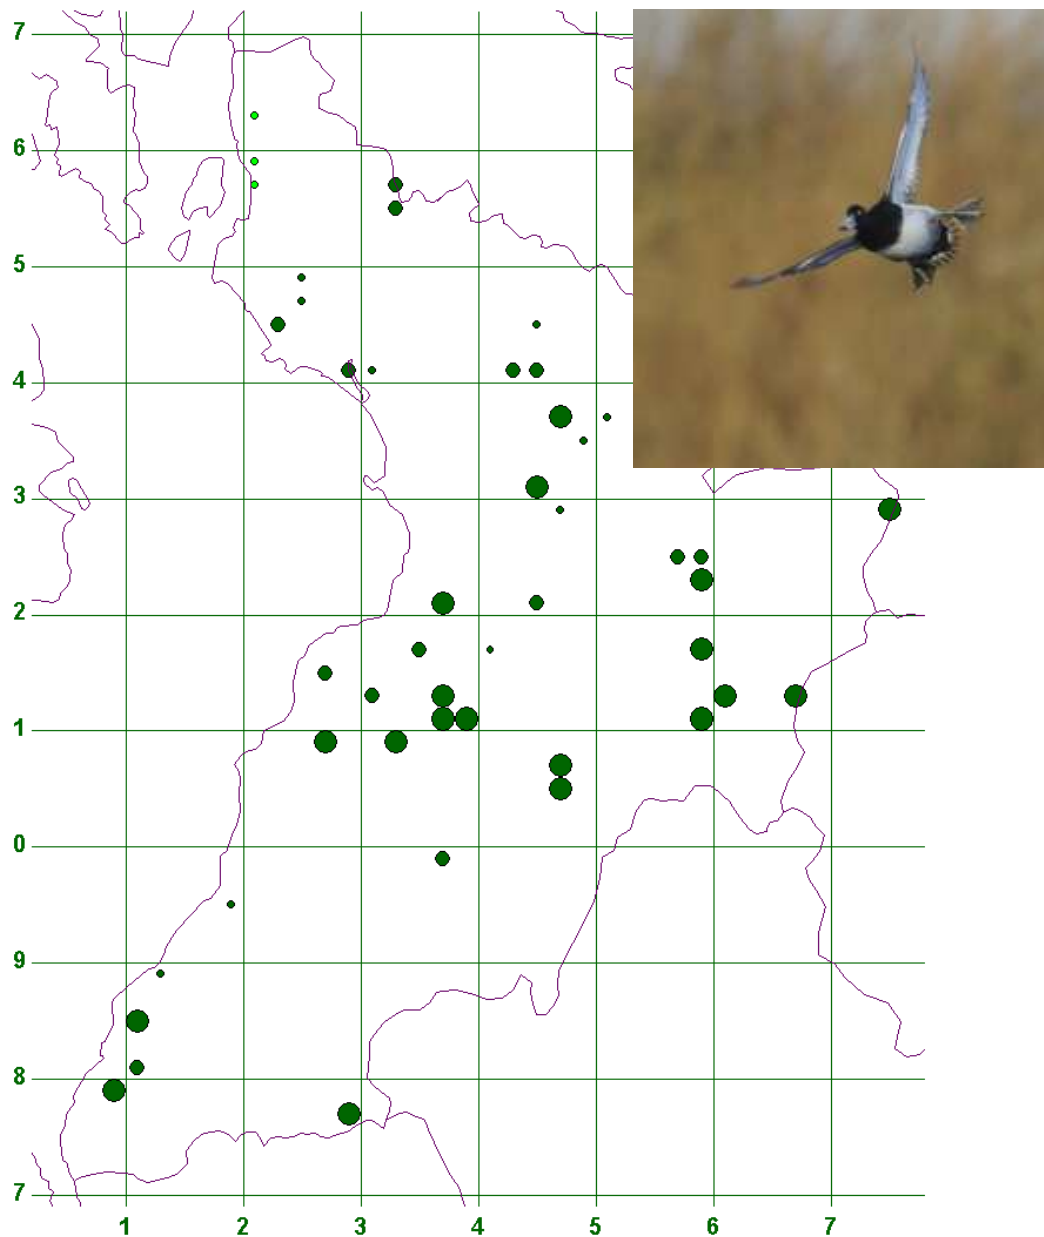

## Tufted Duck (*Aythya fuligula*)

**Status:** Scarce breeder.

**Current trend:** As a breeding bird, Tufted Duck is limited by the availability of suitable sites. There are a few regularly used lochs and ponds in the county, although pairs are not always successful on these. Most sites are found in Central Ayrshire, a common feature to all being the presence of fringing vegetation or small islands which offers some nest site security e.g. at Pinbain fishery and Lands of Turnberry. Problems at these sites include the threats of predation by Mink and Otter, along with human disturbance.

**Follow up:** Recording of breeding success at known sites should continue.