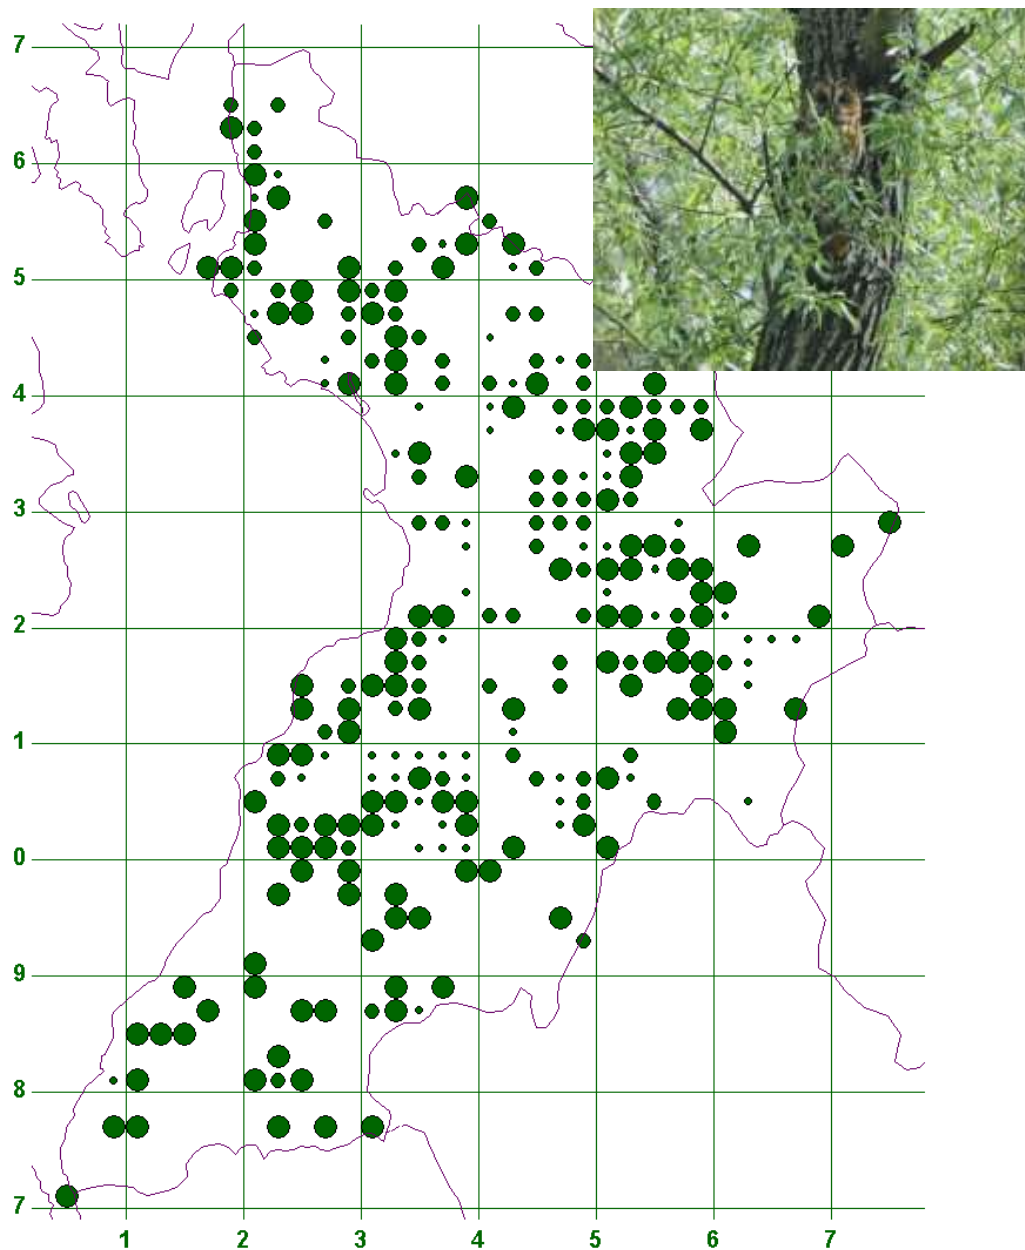

Tawny Owl (*Strix aluco*)

Status: Common breeder.

Current trend: A widely distributed bird, Tawny Owl has a strong presence in both urban and rural woodlands. Prolonged severe weather and food shortages can have serious effects on the population, but these don't appear to have any long lasting effects on it. A heavier bird than our other breeding owls, Tawny Owl is the dominant species, often displacing others like Long-eared from woods.

Follow up: More breeding data will provide a better idea of how well this species is faring in different habitats.