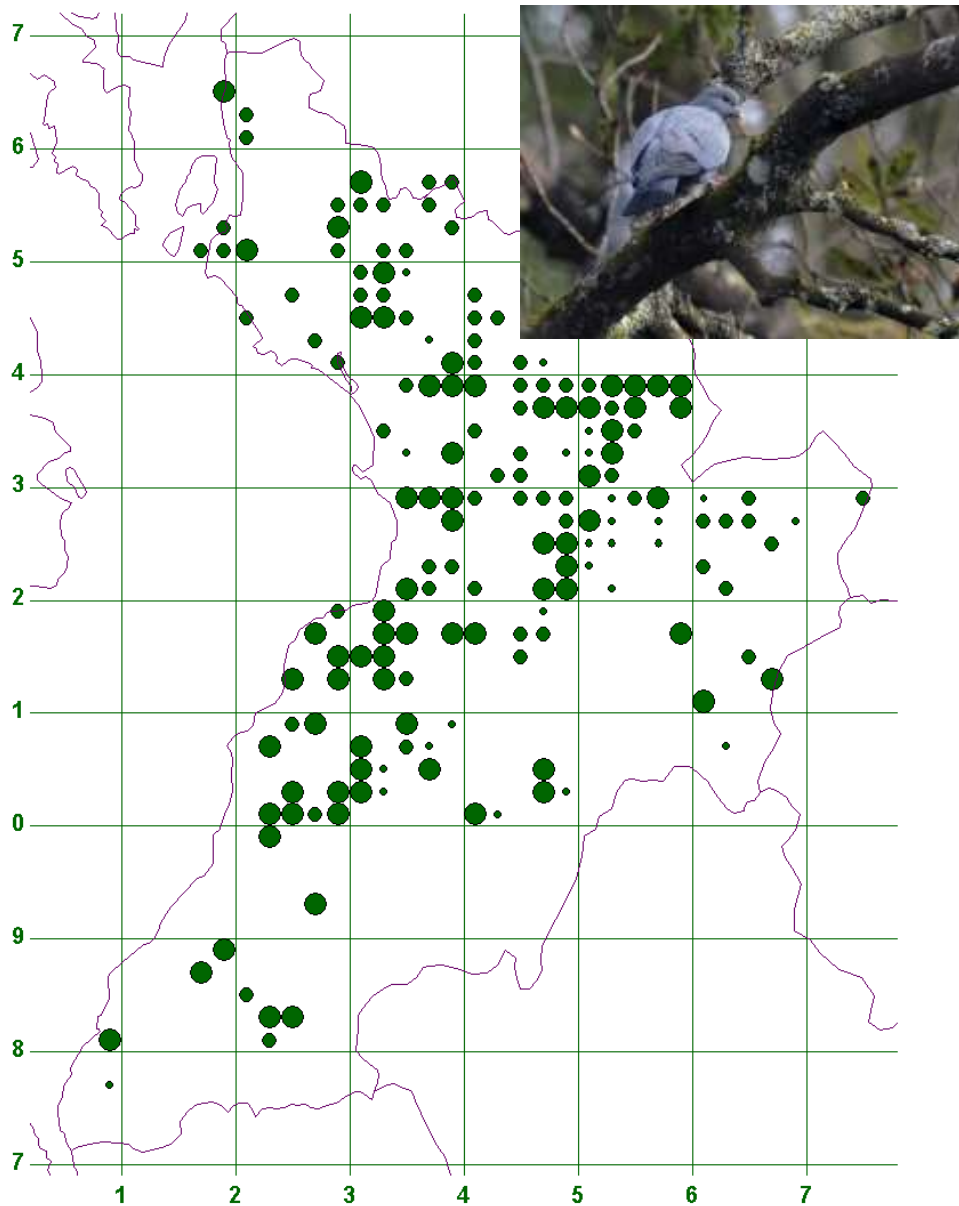

Stock Dove (*Columba oenas*)

Status: Common breeder.

Current status: Although Stock Doves are nowhere numerous in the county, it has a very widespread distribution, and the rise in reports would suggest a genuine increase. Formerly a bird which was more likely to be linked to lowland woodland and farmland, it is also present as a breeding species in some urban parks such as Rozelle and Belleisle in Ayr. The availability of nest holes in trees and buildings would appear to be a very important factor in its distribution.

Follow up: Searching in other areas may reveal a wider breeding distribution than is currently known.