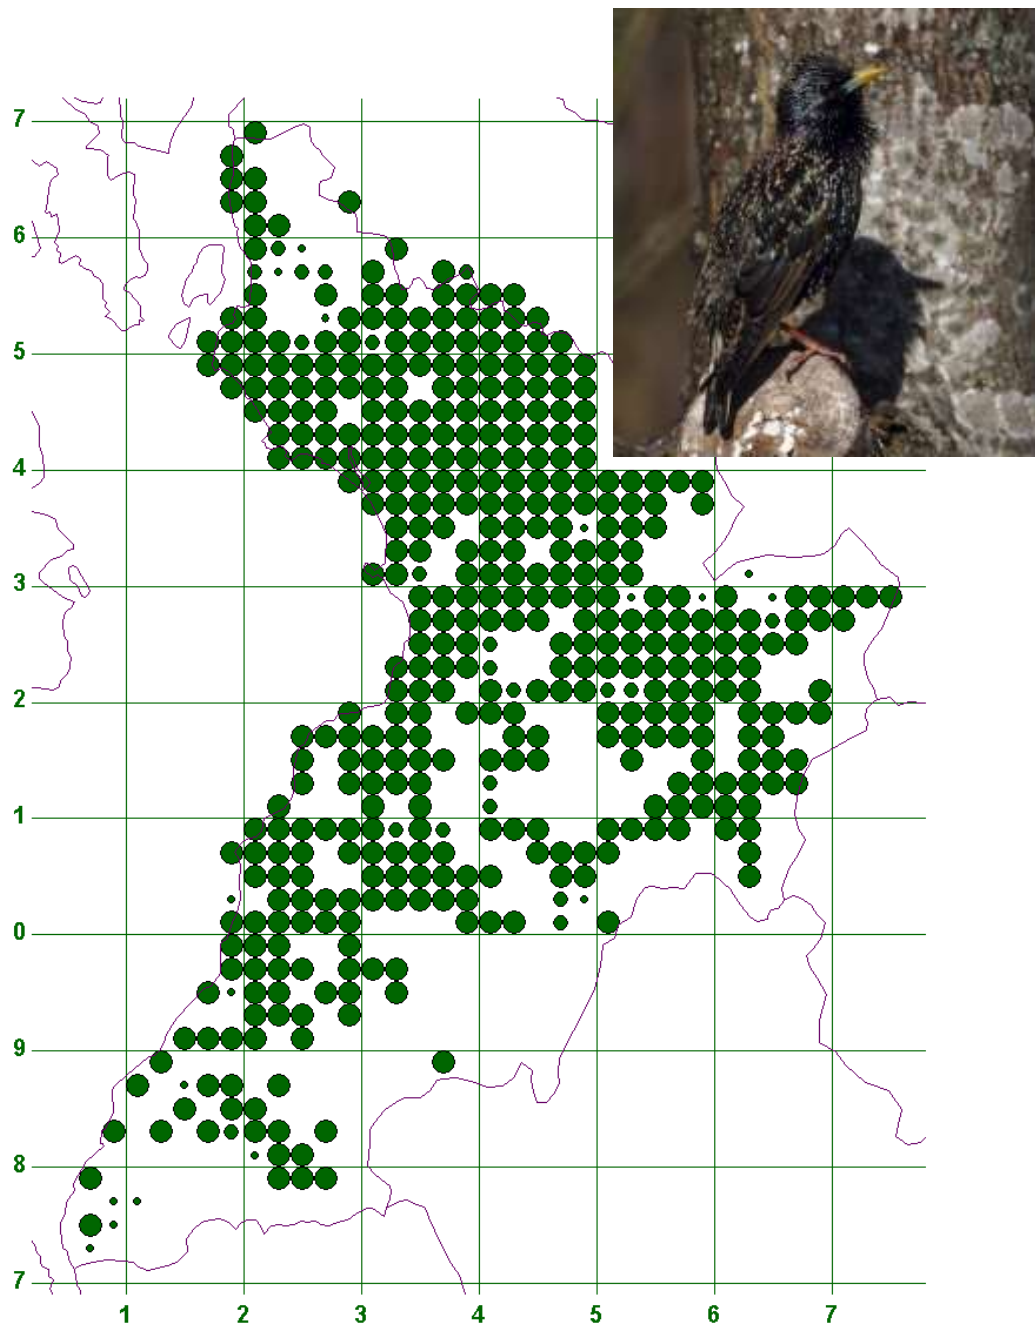

Starling (*Sturnus vulgaris*)

Status: Common breeder

Current trend: A sharp drop in national breeding numbers was noticed about 20 years ago and, since that time, numbers appear to have remained stable or increased slightly once more. It is still a widely distributed species, absent only from some of the more remote upland areas.

Follow up: Much more information is required on breeding success rates, as this tends to be a much overlooked bird.