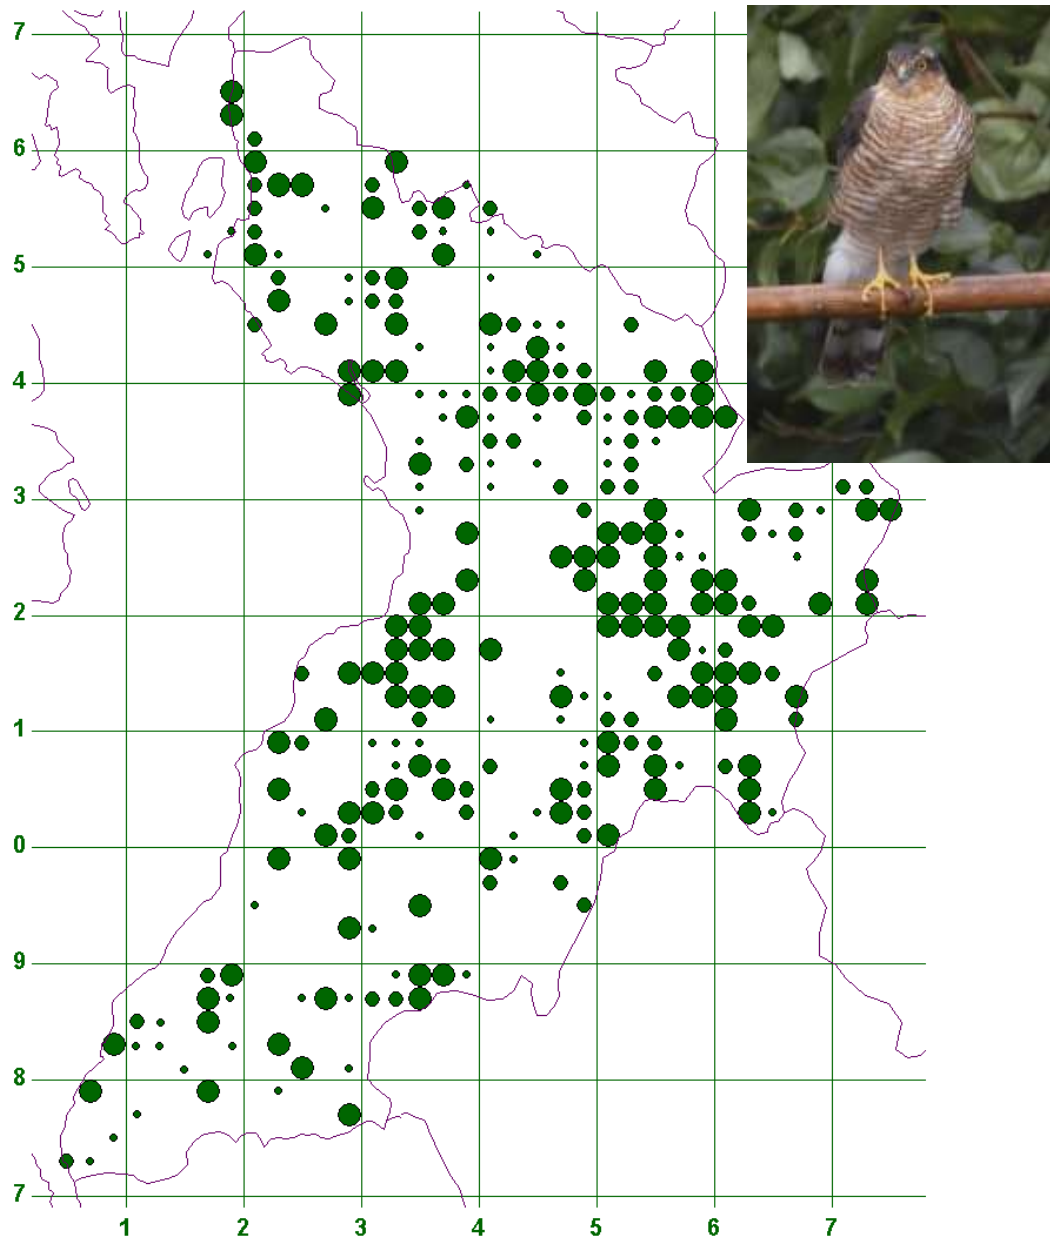

## Sparrowhawk (*Accipiter nisus*)

**Status:** Common breeder

**Current trend:** Along with Buzzard, the Sparrowhawk is one of the two commonest raptors in Ayrshire. It is present over a wide area, and the map shows only the birds which were discovered during the survey – the species is probably significantly under-represented. It has adapted to become a breeding bird of urban and suburban areas, frequently hunting in gardens and taking advantage of feeding stations.

**Follow up:** Although common, the population requires careful monitoring since its numbers can be affected in much the same way as other top-line predators within a food chain.