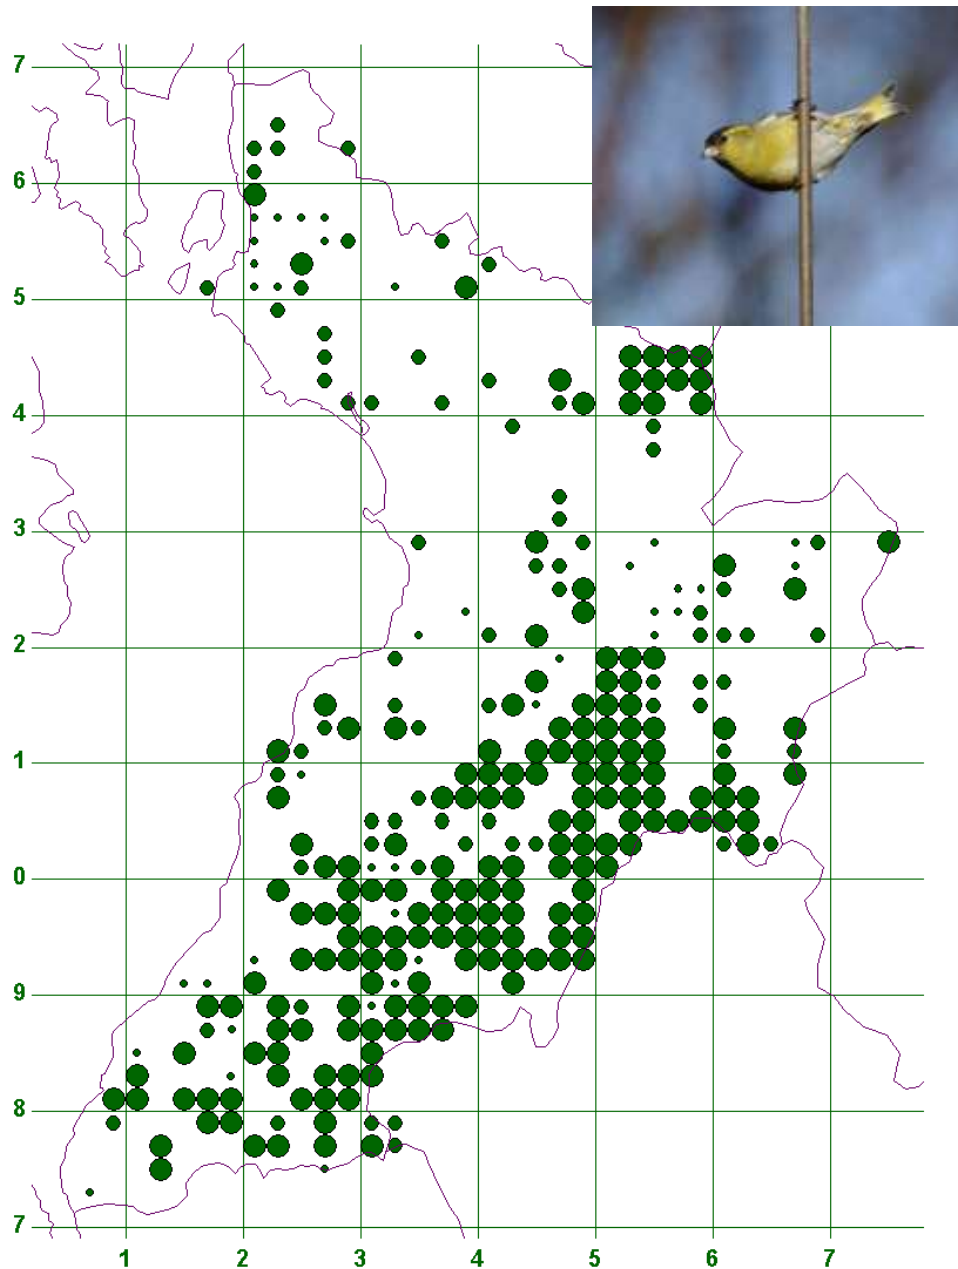

Siskin (*Carduelis spinus*)

Status: Common breeder

Current Trend: Siskins have benefitted from both the expansion of commercial forestry in upland Ayrshire, and from the increased garden feeding. Now a common bird in much of South and East Ayrshire, our breeding population moves out in winter towards the Southern counties of England. Breeding success can occasionally be seriously affected by food shortage, as a result of a poor cone crop.

Follow up: Regular recording of breeding numbers in conifer plantations will offer a better idea how big population fluctuations can be.