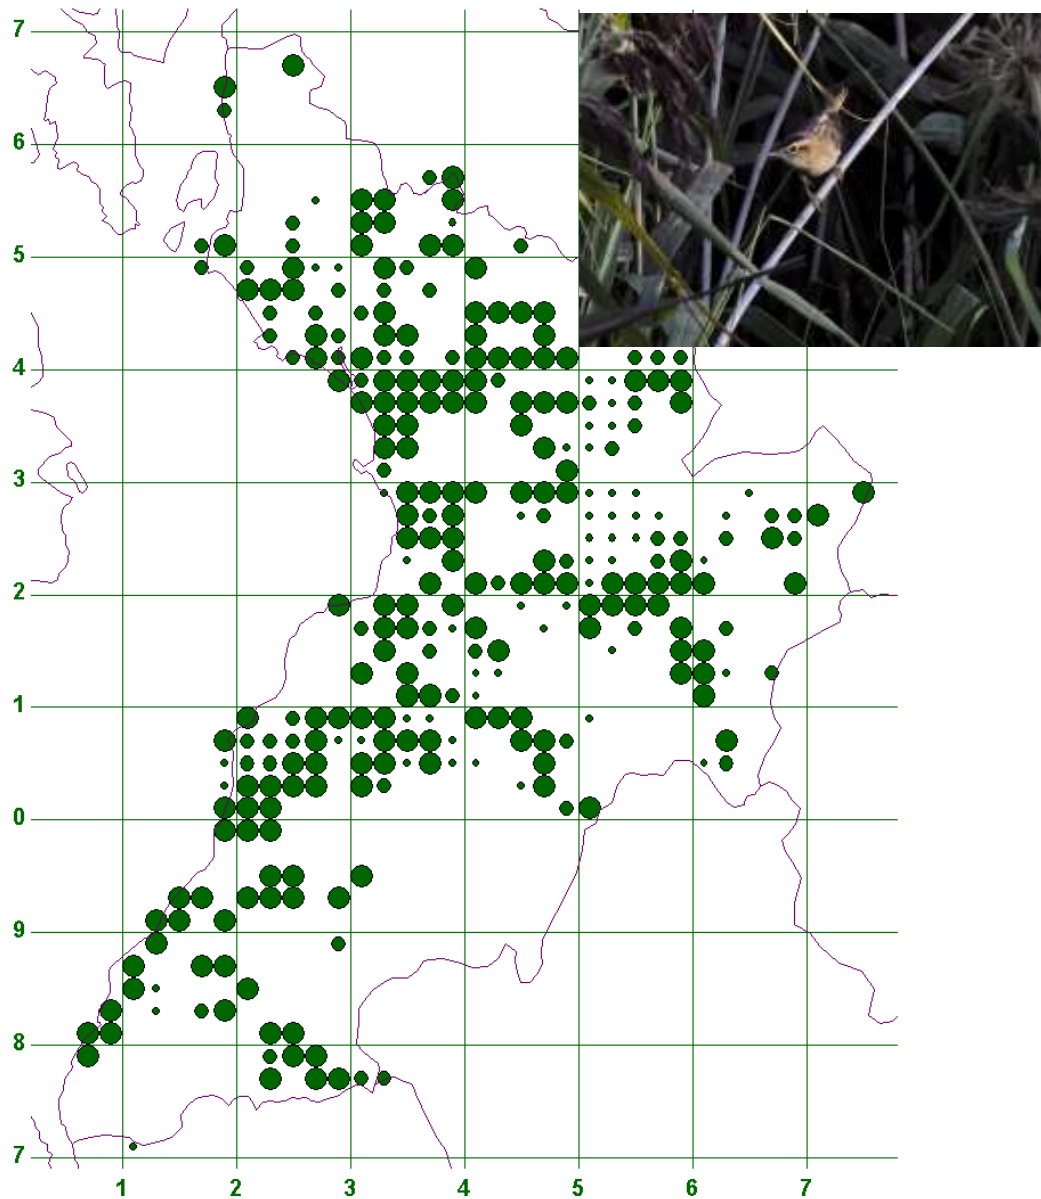

## Sedge Warbler (*Acrocephalus schoenobaenus*)

**Status:** Common breeder

**Current trend:** Nesting in a wide variety of sites, Sedge Warbler is a very successful migrant breeder. The highest numbers of Sedge Warblers can be found at places like Ardeer Fen and Bogton Moss, where there are large areas of reedbed and rough grass. However, it will also nest in hedgerows on lowland farmland, and virtually any area of undisturbed scrub,

**Follow up:** Continued reporting of breeding birds will be useful in detecting any long-term population change.