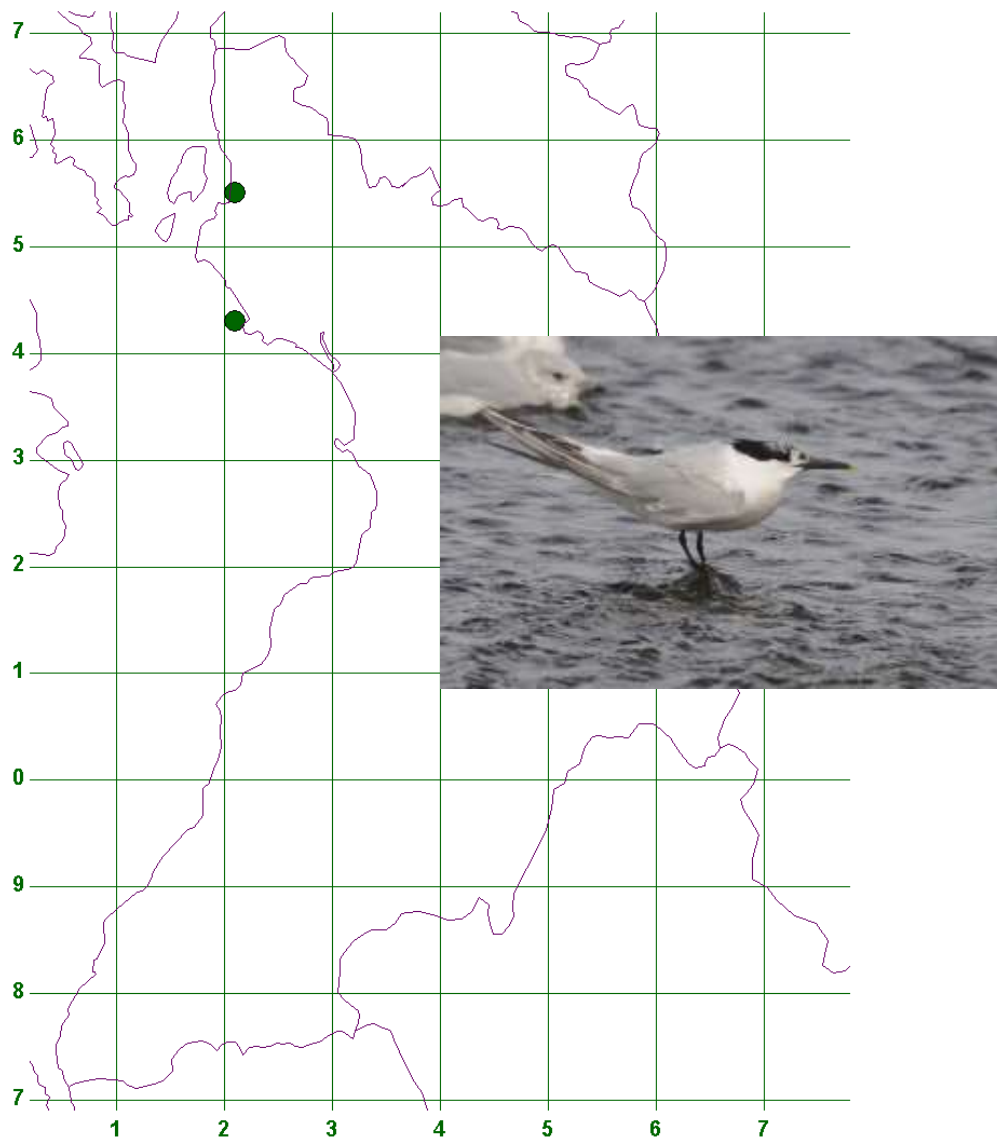

Sandwich Tern (*Sterna sandvicensis*)

Status: Rare (and occasional) breeder

Current trend: The main problem facing Sandwich Tern lies in the lack of available, secure nesting sites in Ayrshire, recent attempts having been made either in an industrial site (rig yard), or artificial lagoon (Clydeport, Hunterston). There is little security from predation by either mammals or large gulls at either of these.

Follow up: Regular inspection of likely nesting locations may occasionally reveal the presence of a few pairs.