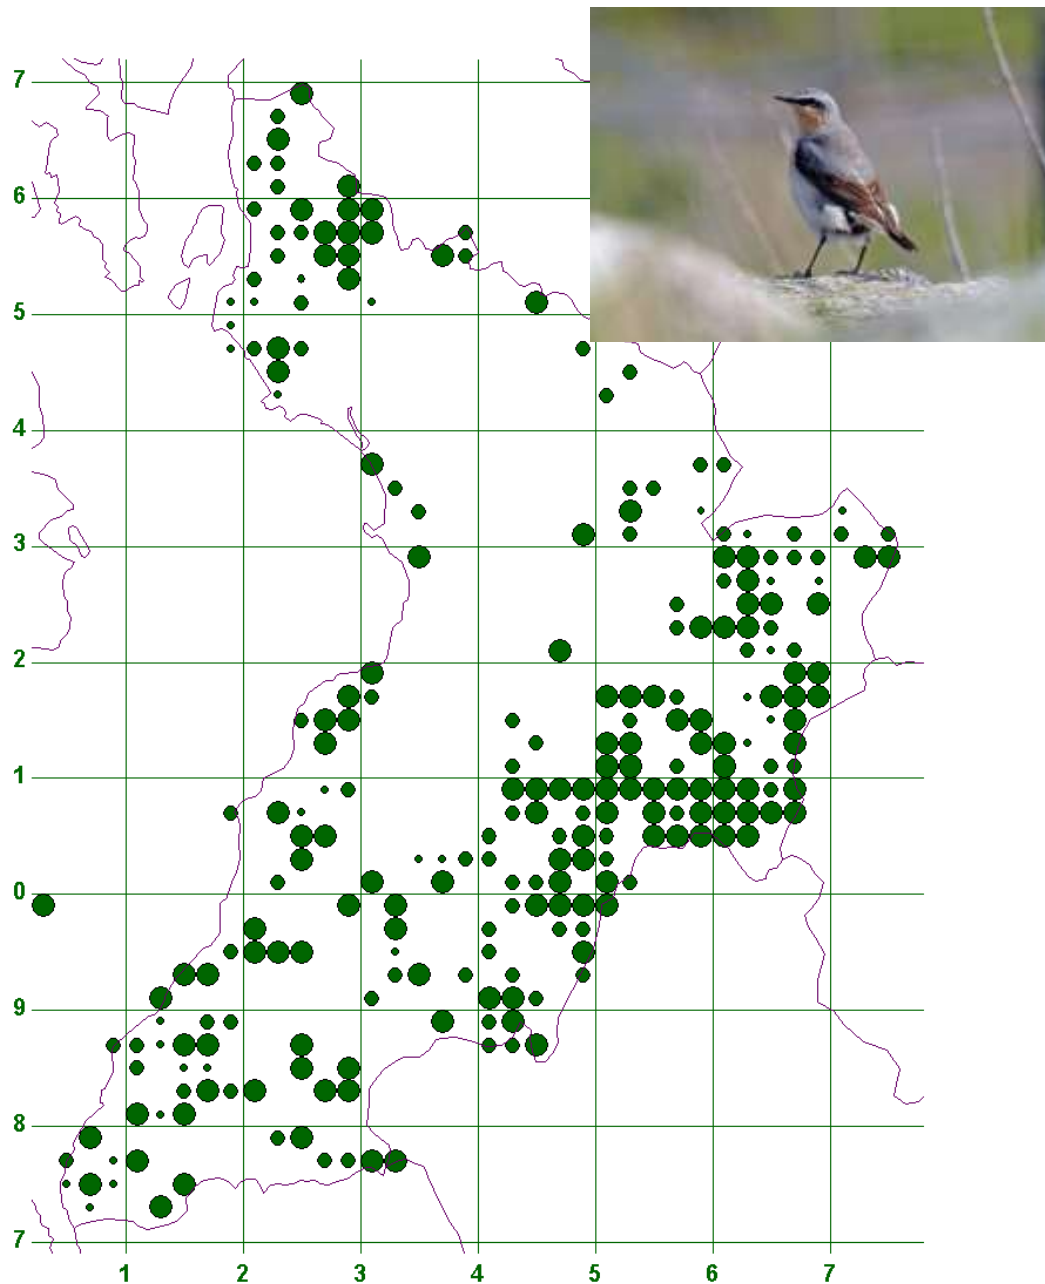

## Northern Wheatear (*Oenanthe oenanthe*)

**Status:** Common breeder

**Current trend:** Once more, the map shows a species' distribution which may only reflect part of the true picture. Little is known about population changes or overall numbers, but visits to regular sites have provided some data which suggests the maintenance of breeding numbers with little or no decline shown. It continues to be bird more closely linked with upland areas less affected by human use.

**Follow up:** Continued visits to regularly covered sites to discover if population change is occurring.