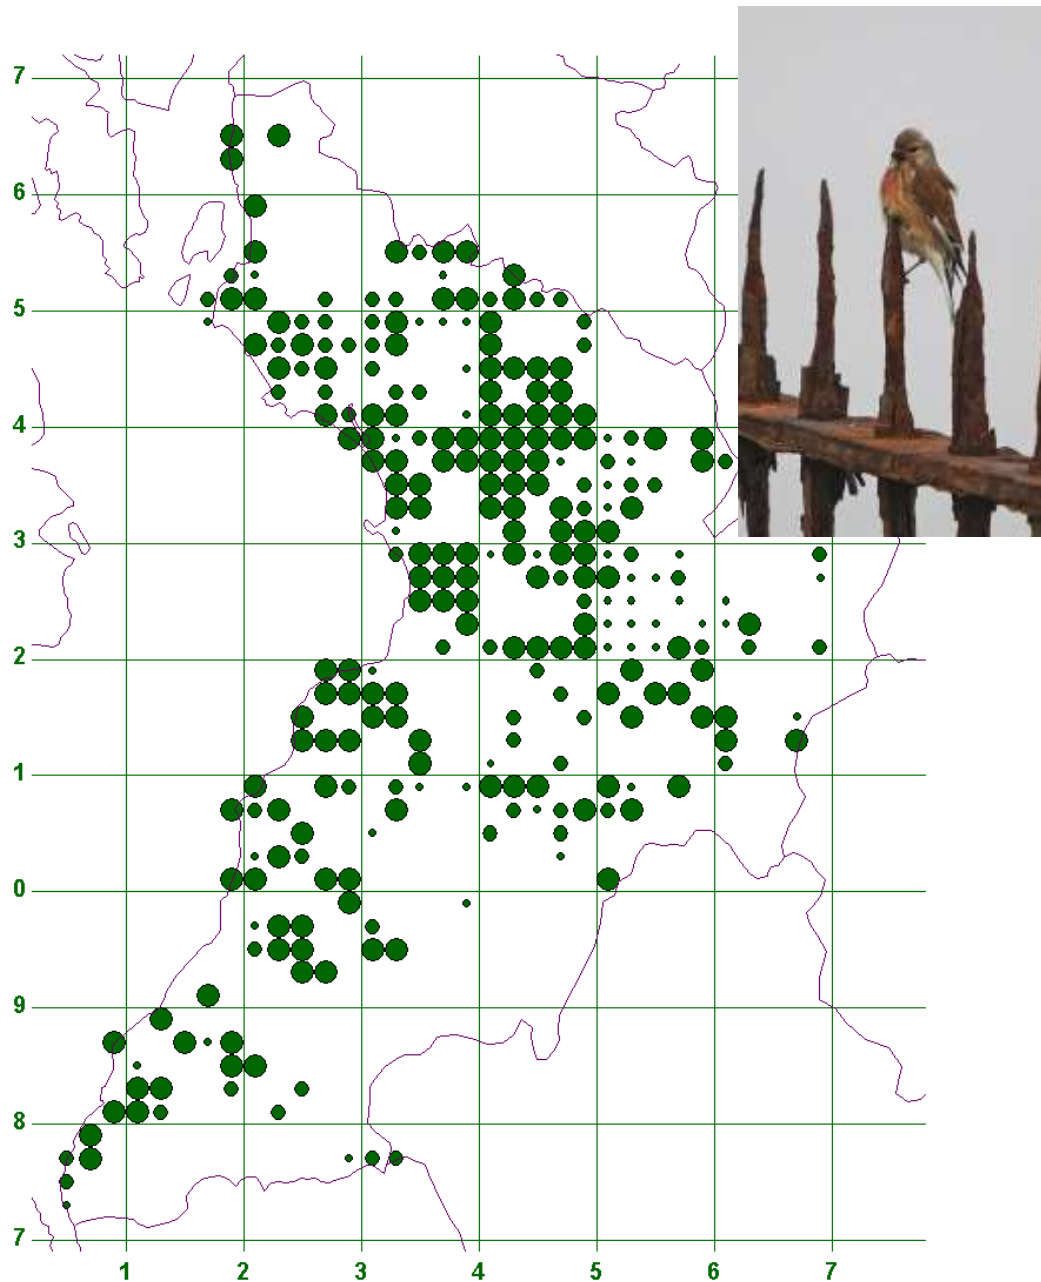

## Linnet (*Carduelis cannabina*)

**Status:** Common breeder

**Current trend:** Linnets currently enjoy an increase in their breeding population, having experienced a marked decline during the 1980s. The exact causes of this turnaround aren't totally clear, but may be linked to food availability. As can be seen from the map, it is widespread in Ayrshire, occupying many areas of rough, scrub-covered ground, and avoiding upland areas of open moorland and forestry.

**Follow up:** More precise figures on breeding numbers would be welcome.