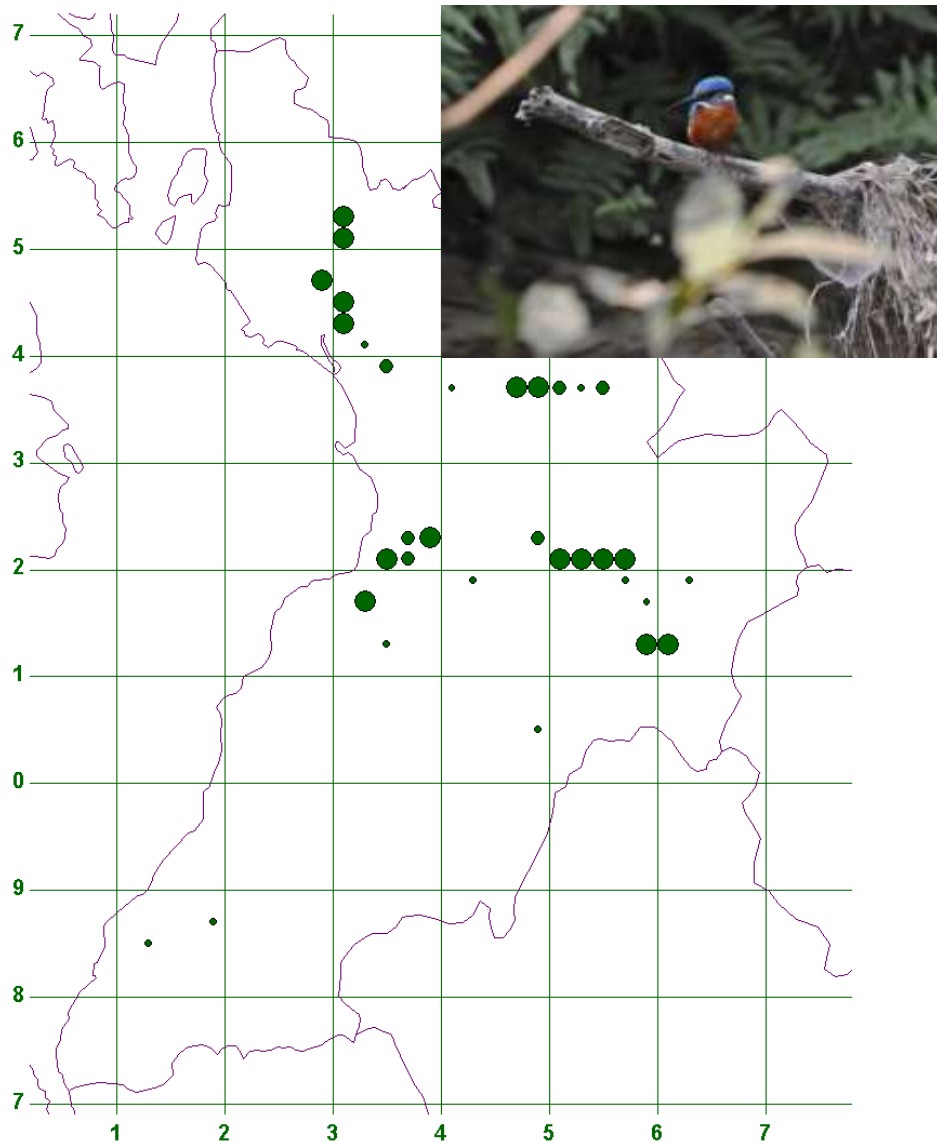

Kingfisher (*Alcedo atthis*)

Status: Scarce breeder.

Current trend: The Kingfisher has increased its range and breeding population once more, having suffered a decline in the mid 20th century. A combination of milder winters and cleaner rivers has encouraged this spread, but the full picture of the distribution is only partly shown by the map. The current numbers in Ayrshire are poorly known, due to a lack of observer cover, and it is probably more widely distributed, especially in the South.

Follow up: More watercourse surveys will give a better idea of the bird's current distribution.