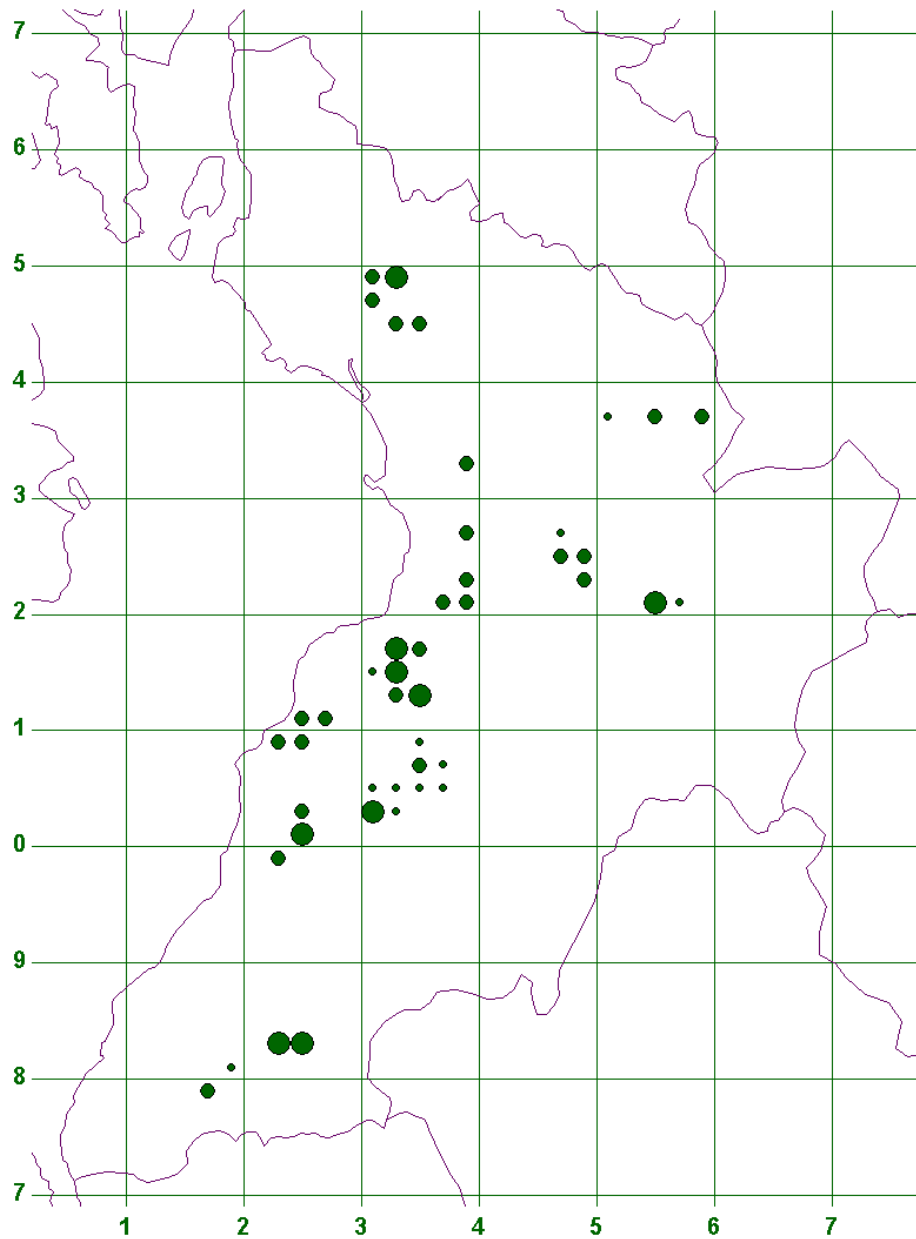

## Jay (*Garrulus glandarius*)

**Status:** Uncommon (or common) breeder

**Current trend:** Jays have successfully spread in to many parts of the county, and they are a lot more widespread than the map suggests, particularly in the South and East of Ayrshire. A secretive and wary species, more often heard than seen, it is difficult to get to grips with, especially in coniferous forestry plantations which offer it so much protective cover.

**Follow up:** Continued submission of sightings will reveal a fuller picture of the bird's spread throughout Ayrshire.