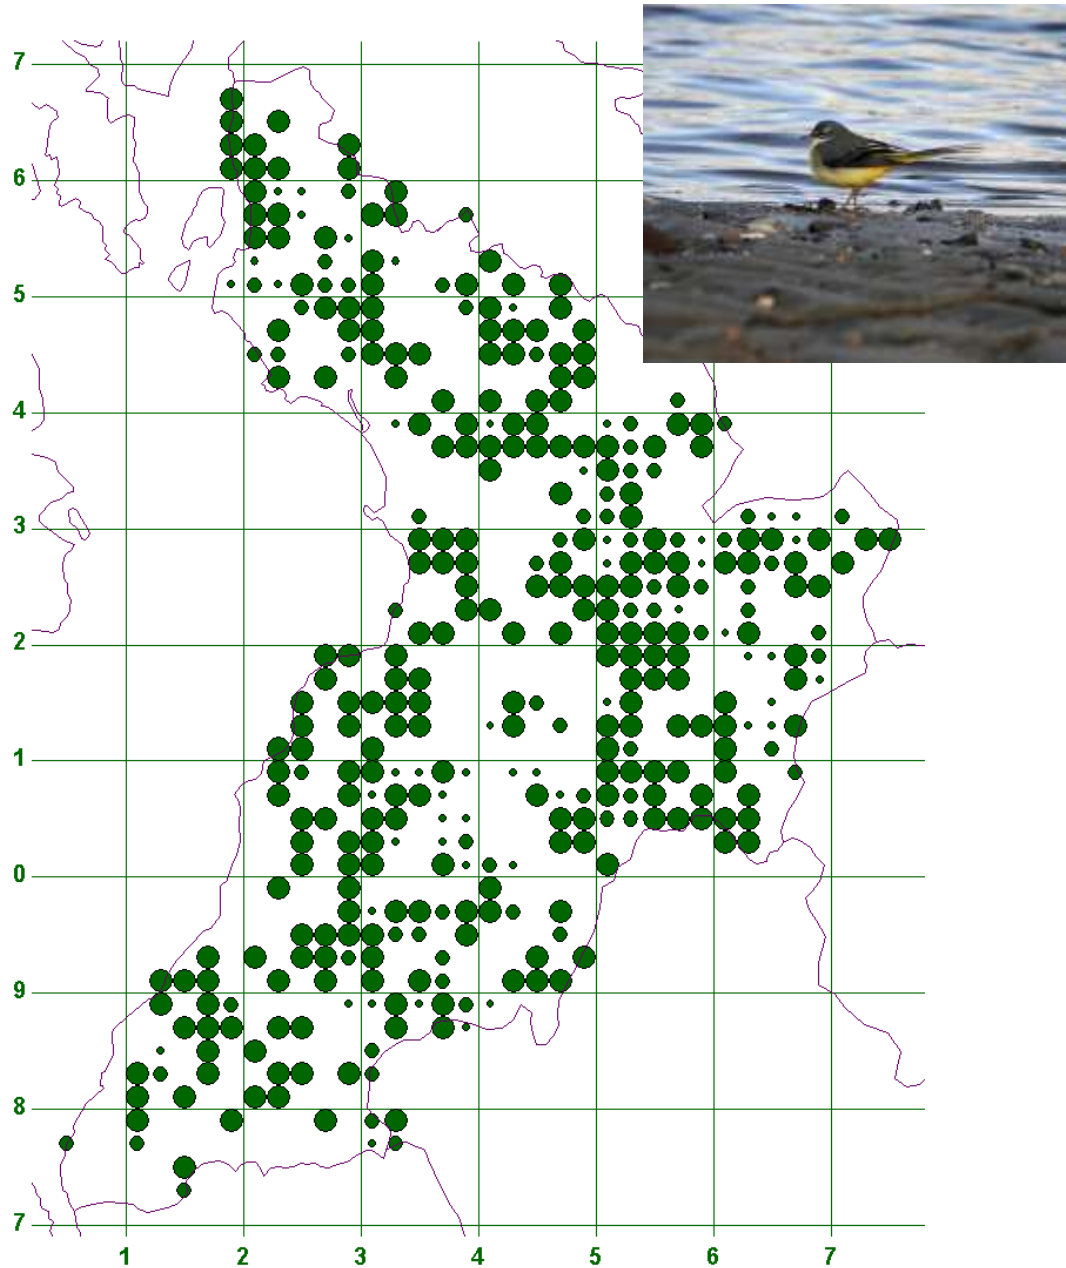

Grey Wagtail (*Motacilla cinerea*)

Status: Common breeder

Current trend: Following a population crash during 2011 (Ayrshire's wintering population was seriously affected during 2010-11), the species has made a partial comeback, re-occupying many of its former riverside haunts. Prior to 2010, the breeding population was both numerous and widespread, as shown by the map above.

Follow up: Continued recording of breeding birds to track the comeback, and assess the rate of territory re-occupation.