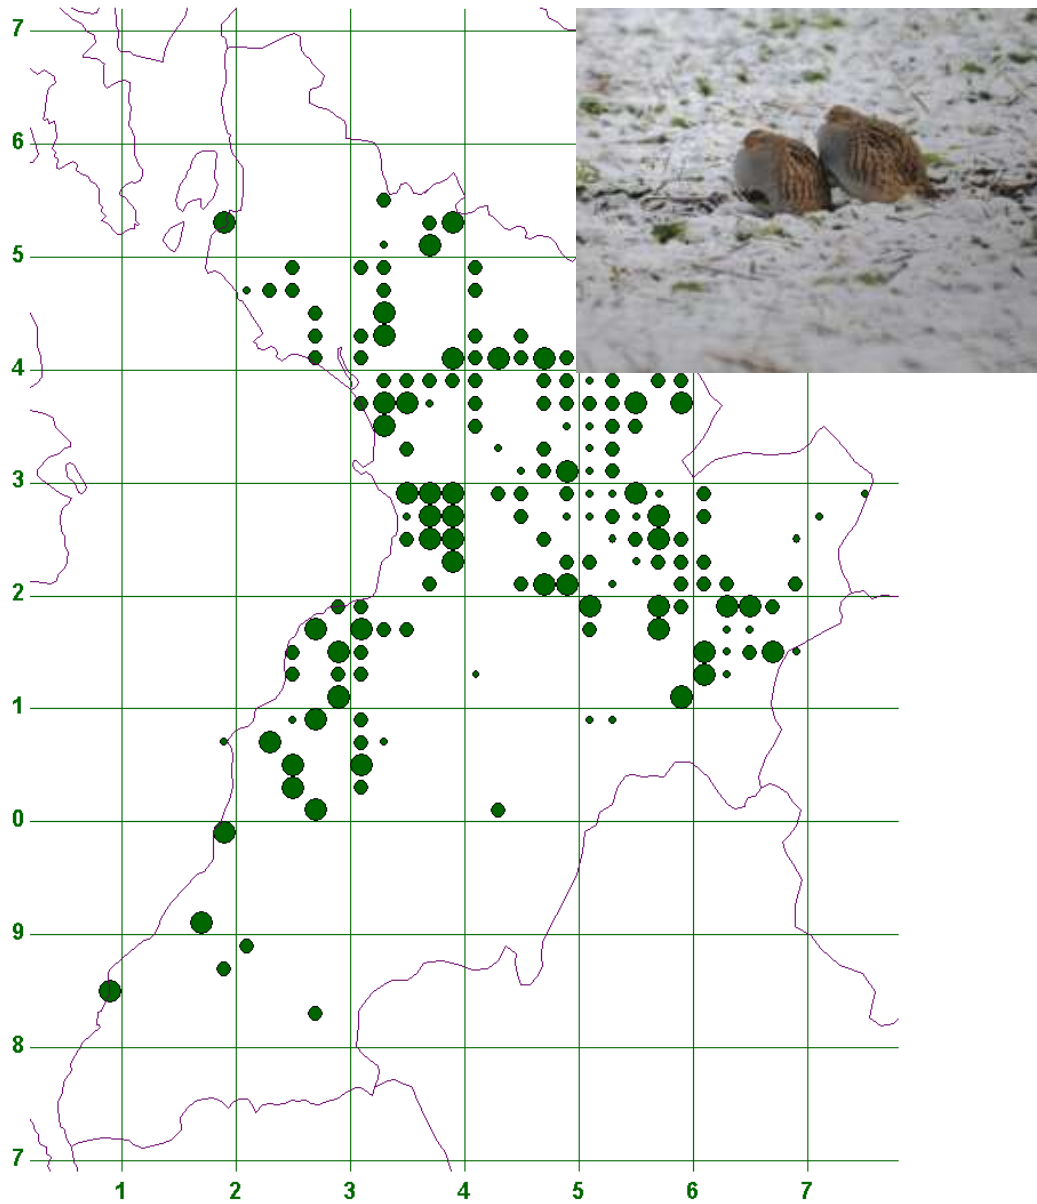

## Grey Partridge (*Perdix perdix*)

**Status:** Scarce breeder.

**Current trend:** Grey Partridge has experienced a serious, and rapid decline over much of its former breeding range. The reasons for this lie mostly in changes in farming practice, but the recent introduction of Red-legged Partridge (a non-native species in Scotland) by shooting interests has not helped. Most breeding birds recorded in recent years have been along the coast south of Ayr or in areas such as Sandyford, where coveys are still regularly recorded. There may well be other inland strongholds, but current records are few.

**Follow up:** More survey work is needed to ascertain the current distribution of this gamebird.