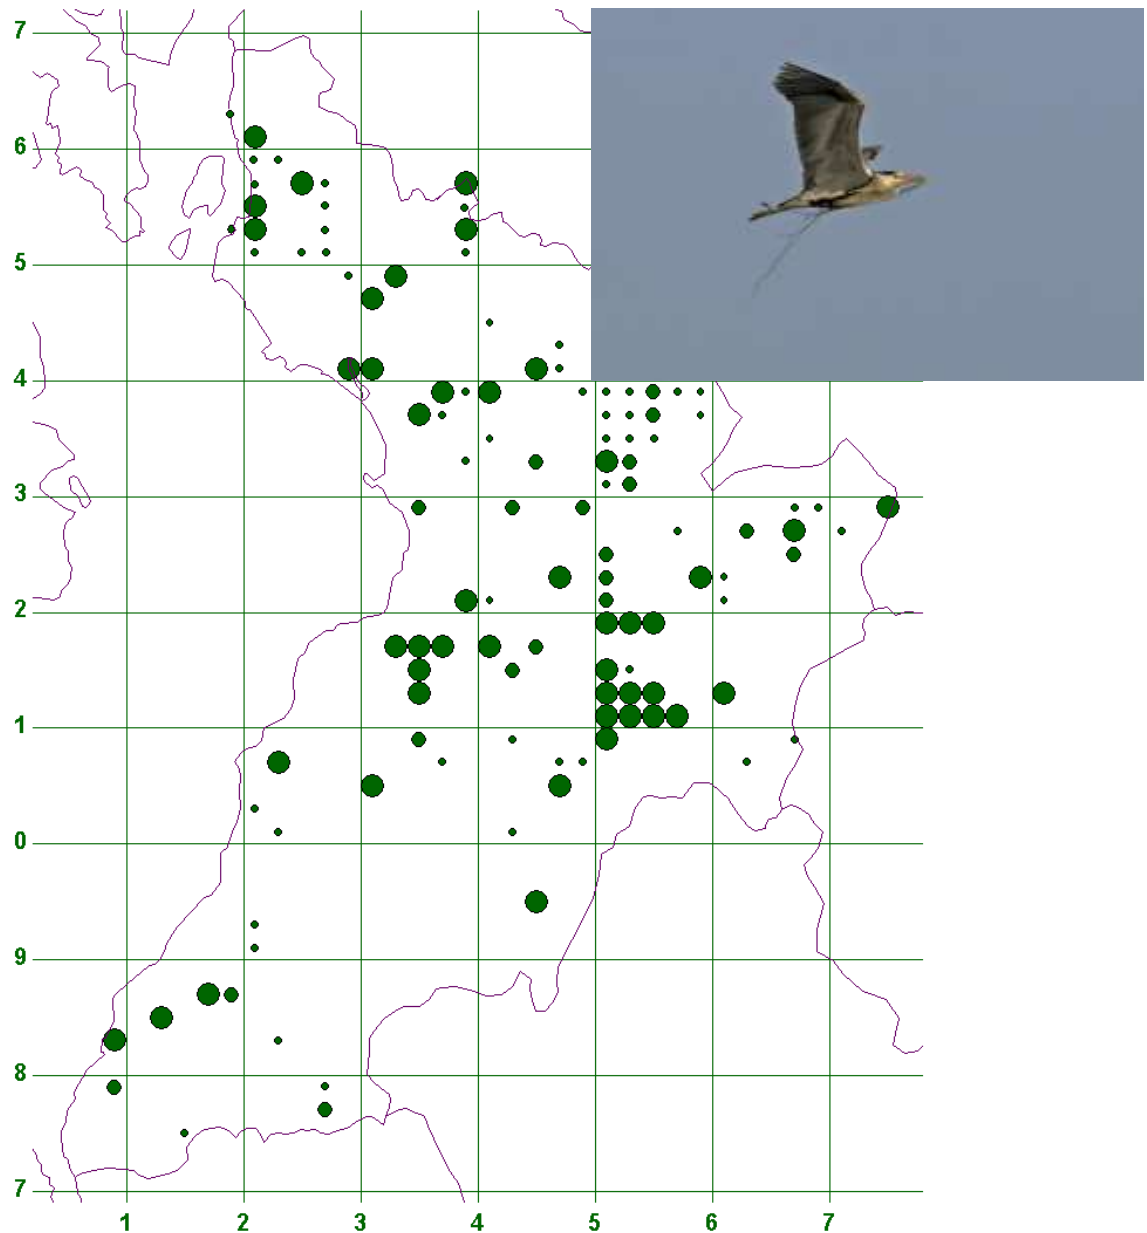

Grey Heron (*Ardea cinerea*)

Status: Uncommon breeder

Current trend: Most of the large heronries recorded during the 1970s and 1980s have broken up and most current colonies are much smaller. It is unclear, though, whether or not Grey Heron numbers have declined as a result. No regular colony counts have occurred in recent years, and the current size of the breeding population is unknown.

Follow up: A return to regular nest colony counts will help provide a much more accurate picture of the Grey Heron's population Ayrshire.