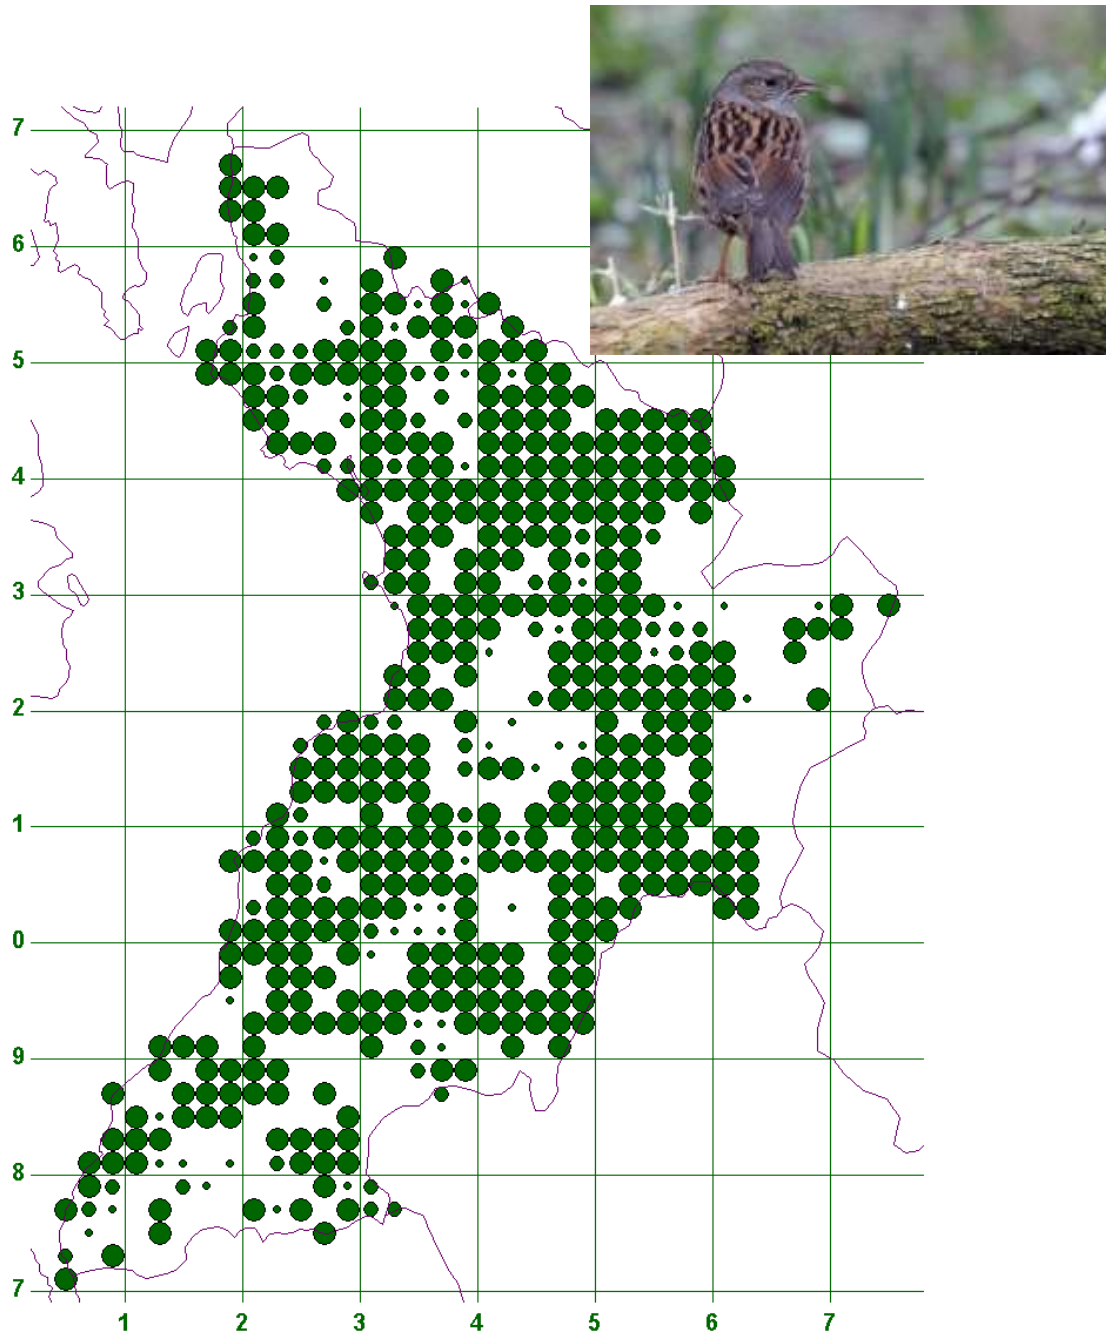

Dunnock (*Prunella modularis*)

Status: Common breeder

Current trend: Dunnocks have benefitted from the expansion of forestry in upland Ayrshire, now occupying many areas earlier denied to them. A common, but often unnoticed species, the range expansion, from a largely lowland distribution, is clearly shown on the above map, with the breeding population now in a very healthy position.

Follow up: Further census work may detect increased range expansion.