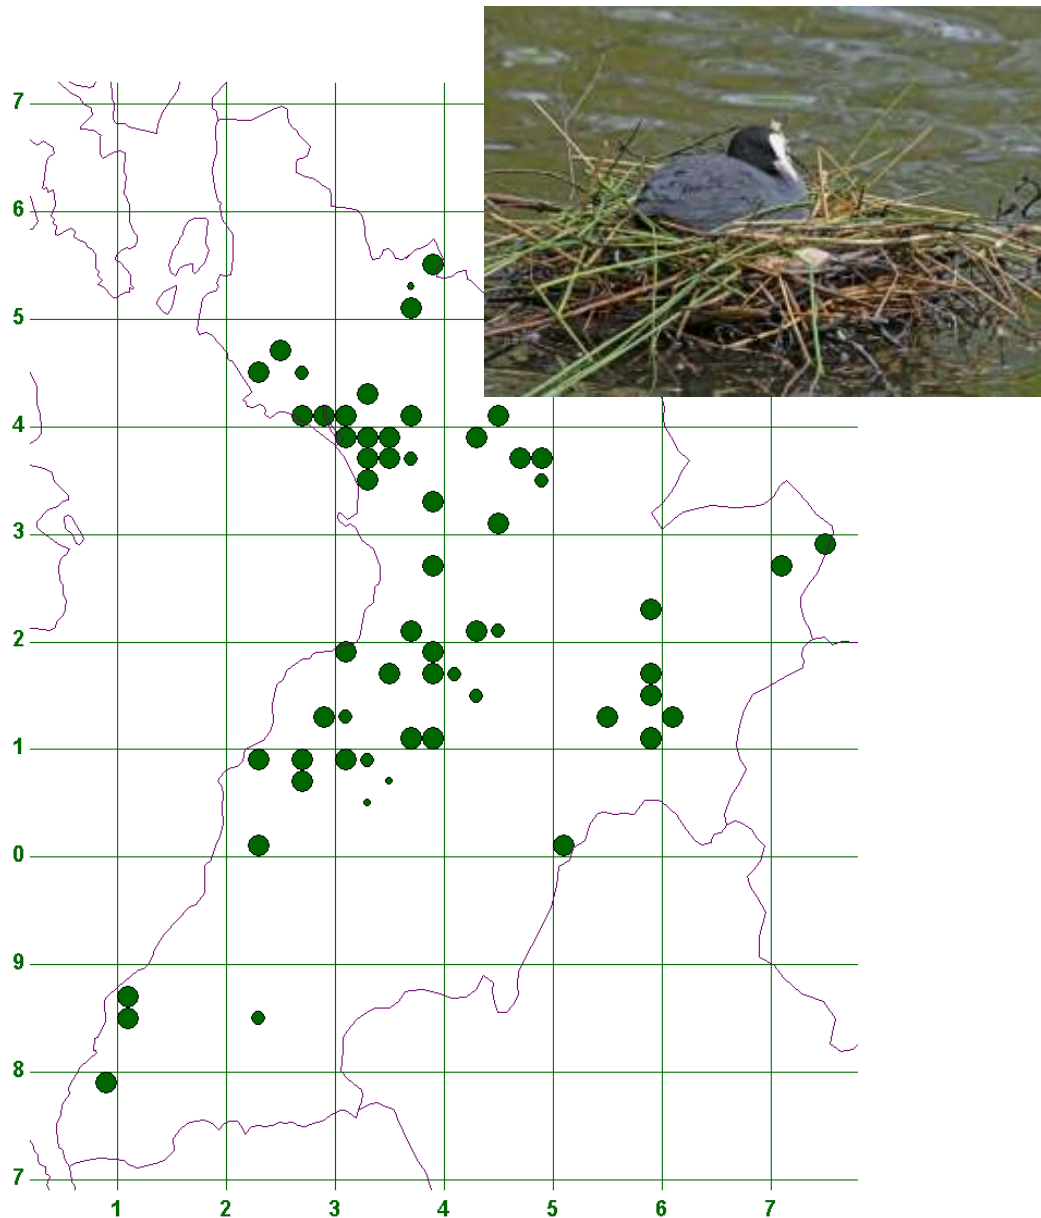

## Coot (*Fulica atra*)

**Status:** Uncommon breeder

**Current trend:** Often assumed to be a widespread and numerous breeding bird, the Coot has suffered a decline in its breeding range and numbers since the 1980s. Increases in human activity e.g. fishing, and boating on water bodies have resulted in its disappearance from, or decline at many former haunts. It is absent from many of the upland lochs in Ayrshire.

**Follow up:** Close monitoring of the breeding population at key sites.