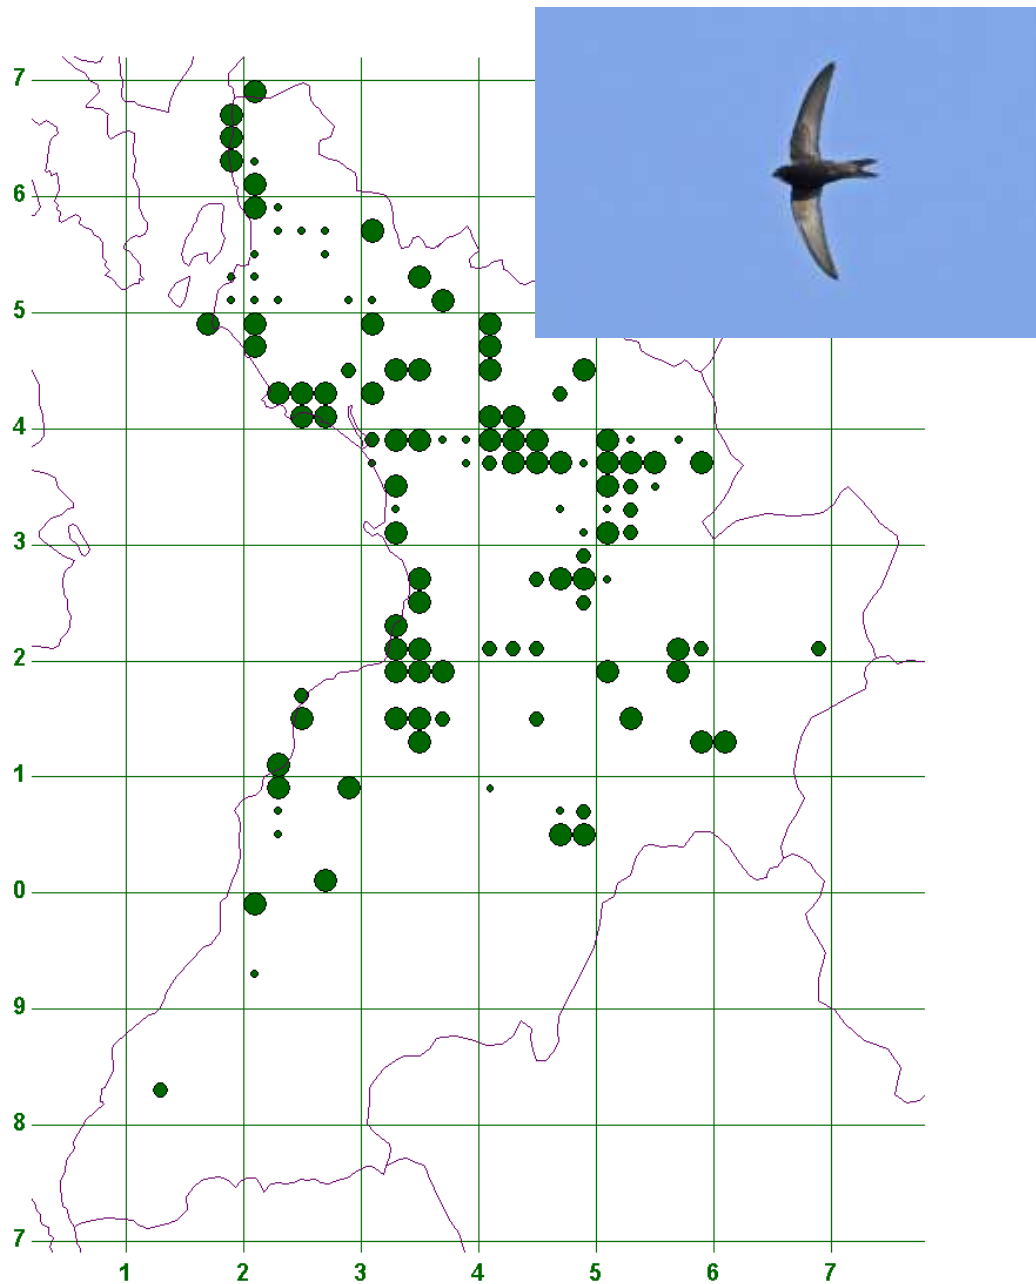

Common Swift (*Apus apus*)

Status: Common breeder.

Current trend: The sight of flocks of Common Swifts wheeling and screaming through many of our urban areas may be disappearing as the numbers breeding in the county have dropped sharply. One of the main reasons for this decline lies in the lack of suitable provision for nest sites under the eaves of modern buildings. As some older buildings have been refurbished, these crevices have, likewise, been removed. It is not known if any Ayrshire birds still use “natural” sites e.g. tree-holes.

Follow up: It would be important to continue counts of breeding birds at key sites.