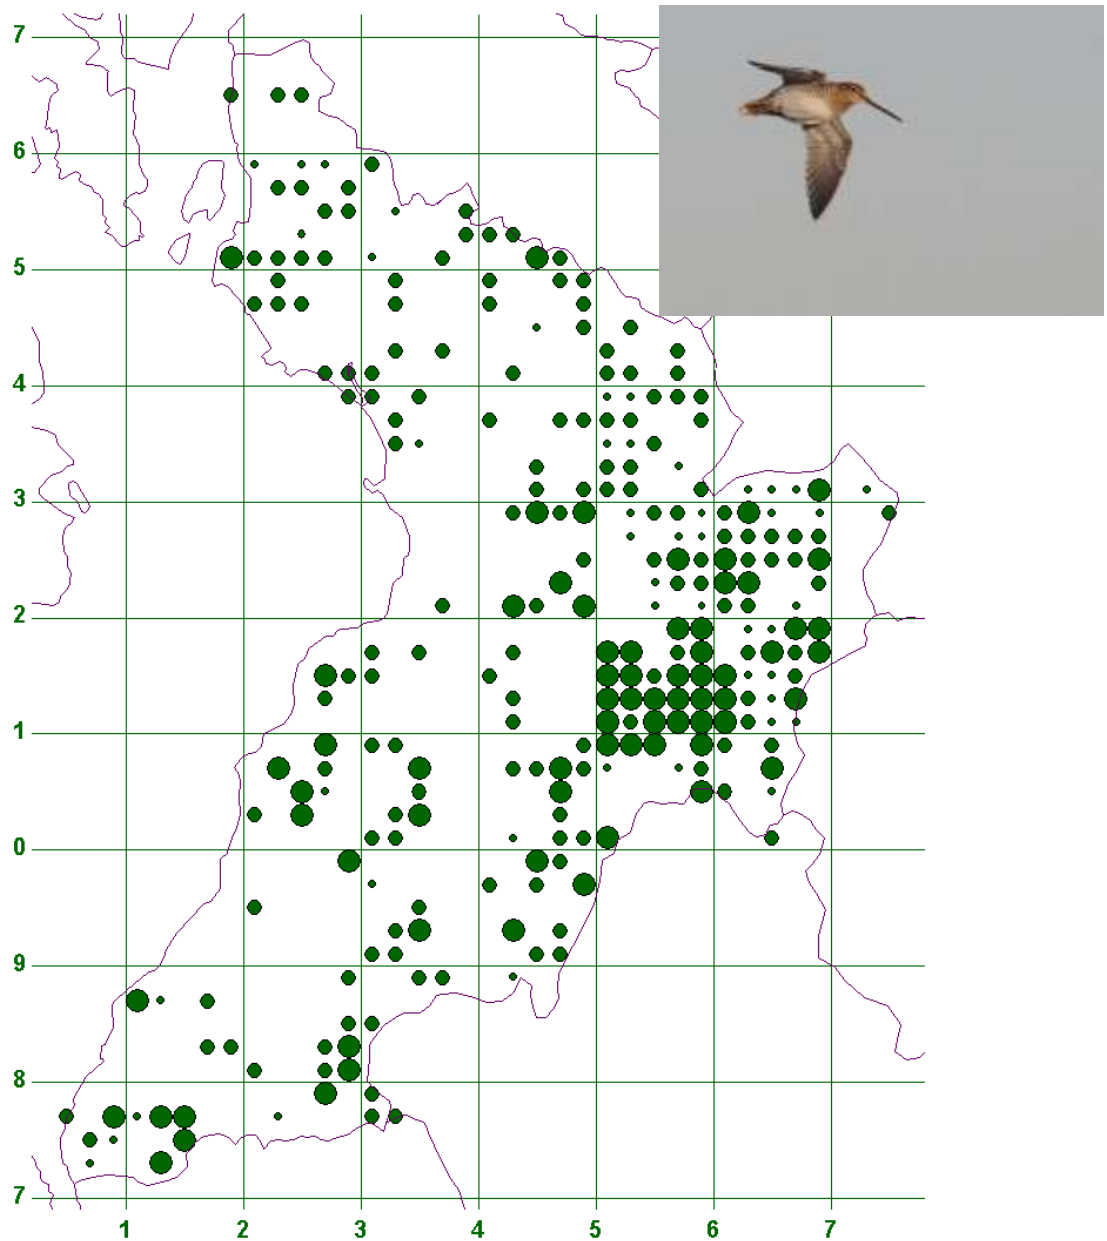

Common Snipe (*Gallinago gallinago*)

Status: Uncommon breeder

Current trend: The breeding population of Common Snipe is in decline over most of the county. It was, until recently, widespread in both lowland wetlands and upland moors but, with many of the former sites now drained or drying out, and with the spread of forestry in the latter, numbers breeding in Ayrshire have dropped markedly. Although it's likely that some territories were missed in the 1991-97 survey, the trend is still downwards.

Follow up: Continued monitoring of key breeding sites, along with an attempt to clearly identify the main factors affecting the decline.