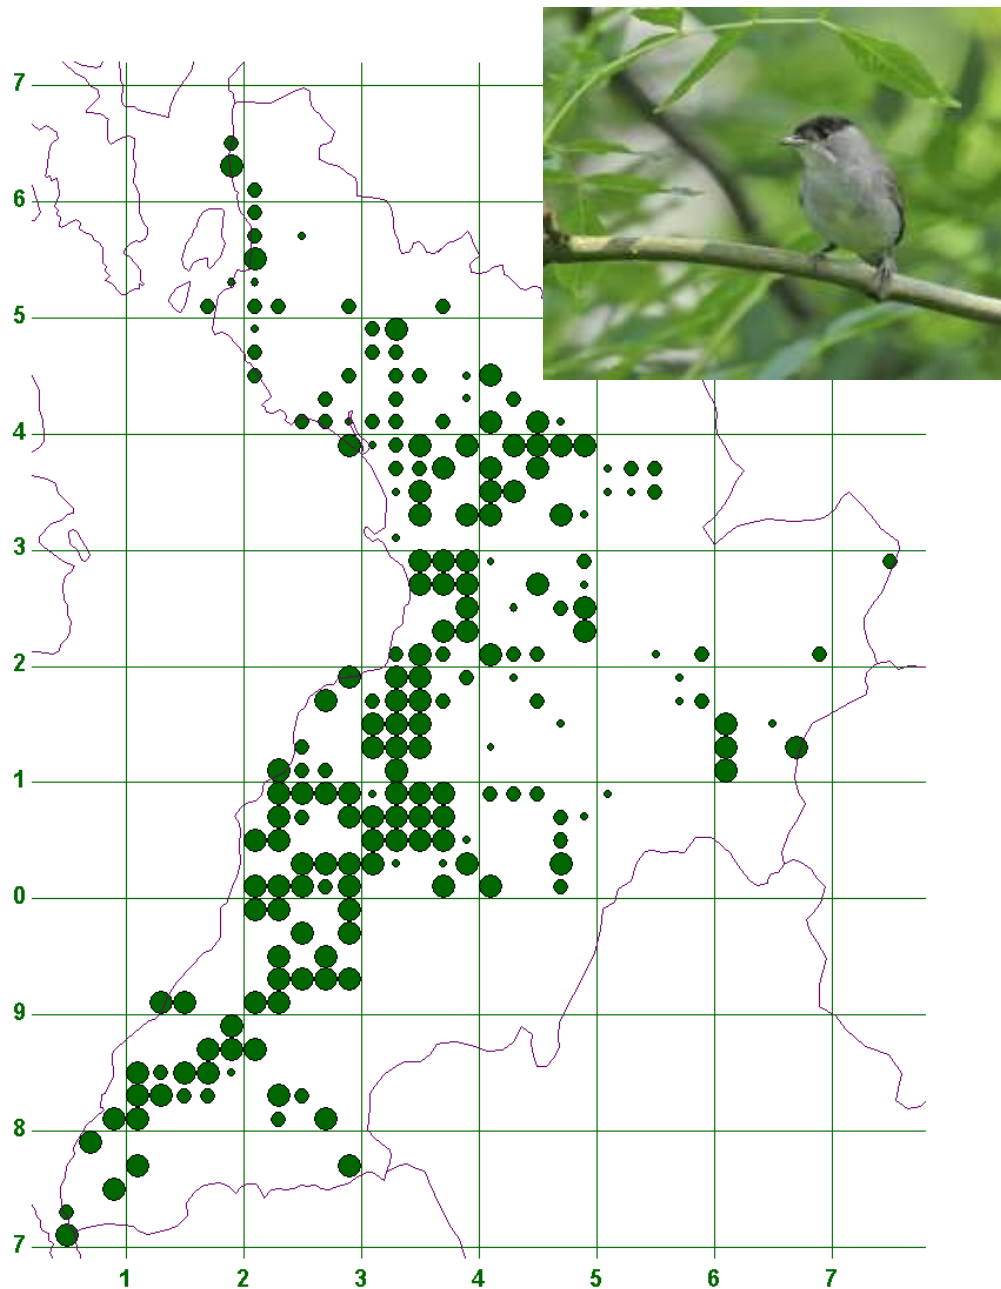

Blackcap (*Sylvia atricapilla*)

Status: Common breeder

Current trend: A very common summer migrant, particularly to South and Central Ayrshire, Blackcap numbers have shown signs of a recent increase. Mostly restricted to lowland areas, the low numbers in East and North Ayrshire are probably due to lack of suitable habitat in the upland areas.

Follow up: Continued local census work necessary to detect change.