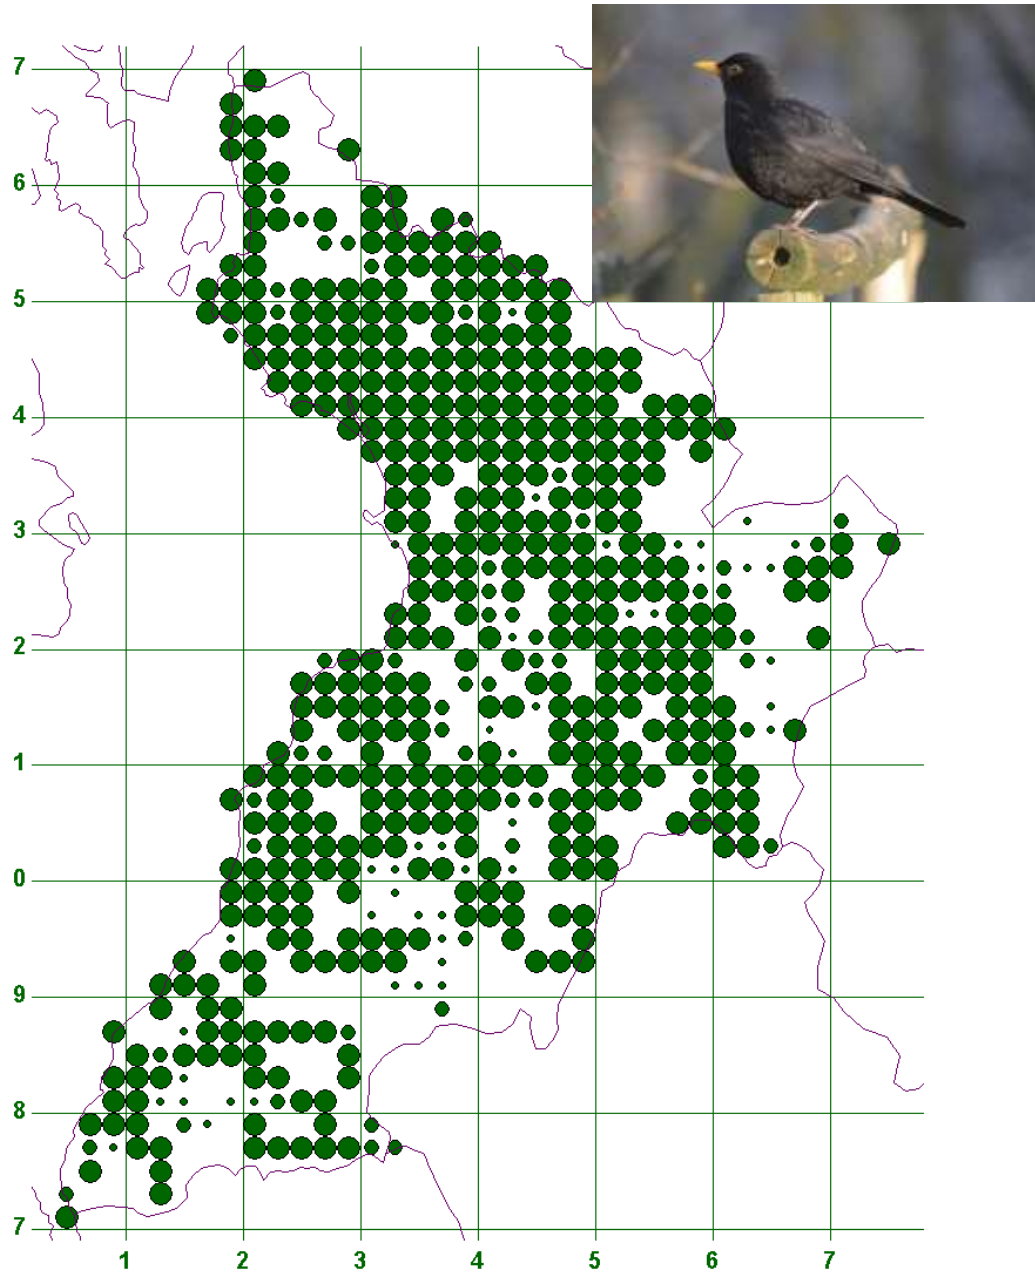

Blackbird (*Turdus merula*)

Status: Common breeder

Current trend: Blackbirds have been quick to exploit habitats formerly unavailable to them in upland Ayrshire. The spread into forestry plantations has given this, and other, species a strong presence in these areas. Lowland populations appear strong with the advent of garden feeding perhaps even strengthening their position. At present, this is a widespread and numerous bird in Ayrshire.

Follow up: Local census work may provide a more accurate picture of population trends.