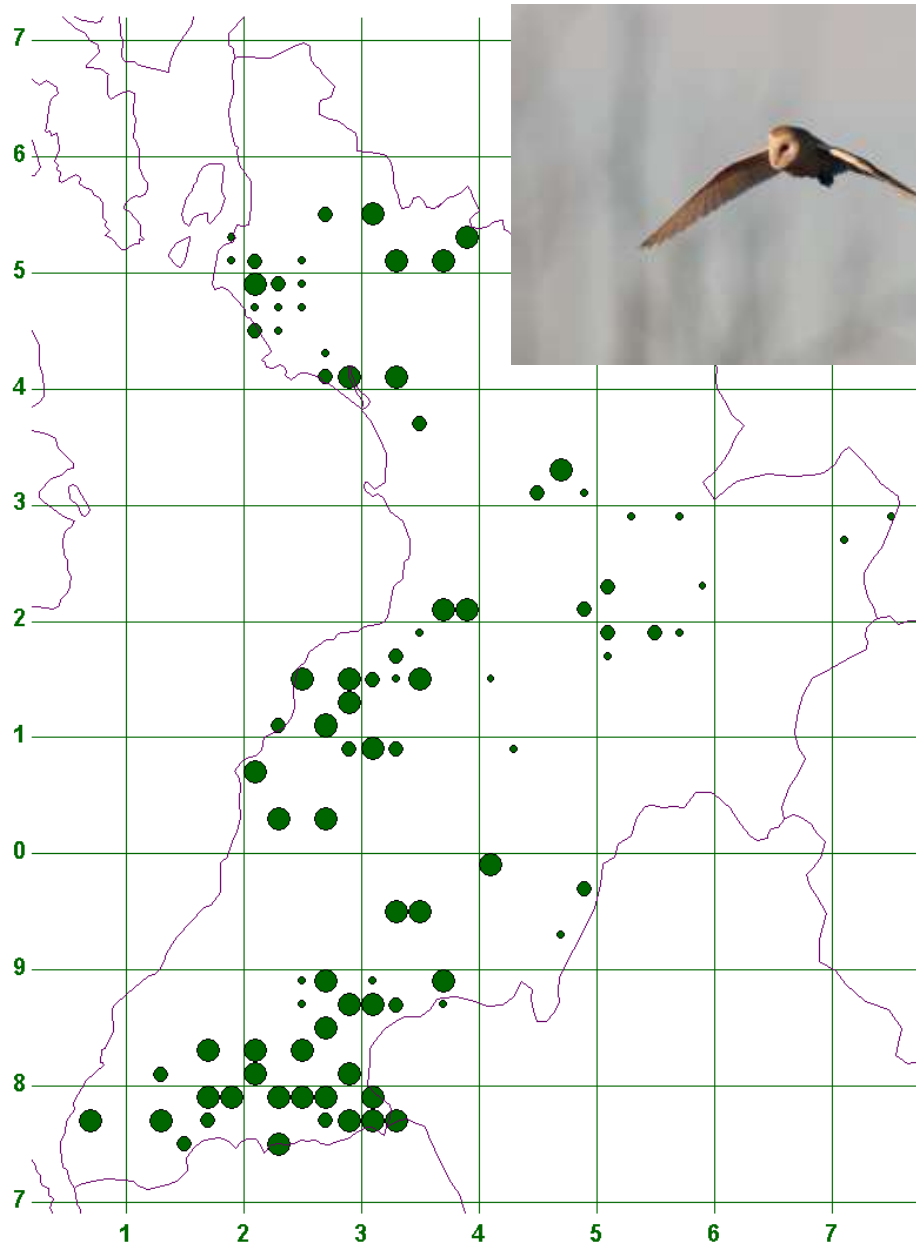

Barn Owl (*Tyto alba*)

Status: Common breeder.

Current trend: Despite being subject to dramatic fluctuations in numbers due to severe weather and food shortage, the Barn Owl population has proved amazingly resilient. The map, showing a bird which has a stronghold in the Southern half of Ayrshire, is probably due to what had been discovered by 1997. Much recent work on the bird has been carried out by D Gray, G Shaw, J Thomson and G Sheppard showing the species to be well distributed throughout Central and South Ayrshire.

Follow up: Continued monitoring of the population carried out by appropriately licenced personnel.