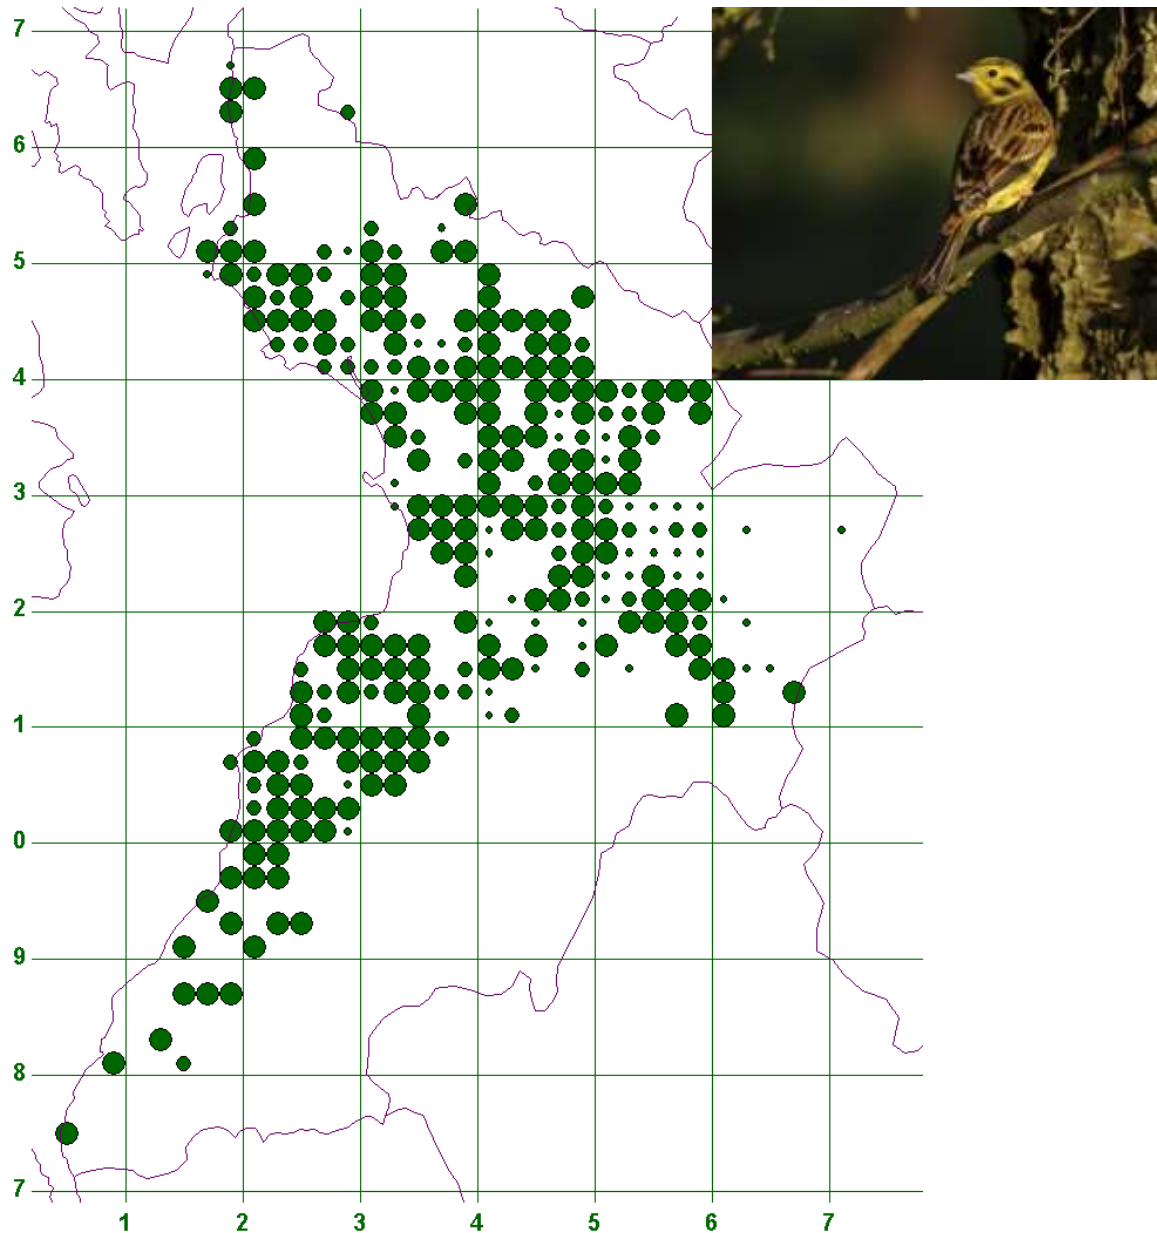

## Yellowhammer (*Emberiza citrinella*)

**Status:** Common breeder

**Current trend:** Ayrshire still has a fairly healthy breeding population of Yellowhammers and, although some local declines have been noted, it is still widespread over much of the county's farmland. The main concentrations appear to be in Central Ayrshire, in association with cereal production, but it also fares well in mixed farming areas in many parts of North and South Ayrshire.

**Follow up:** It will be important to keep a watchful eye on some of the more vulnerable populations as well as monitoring the strongholds.