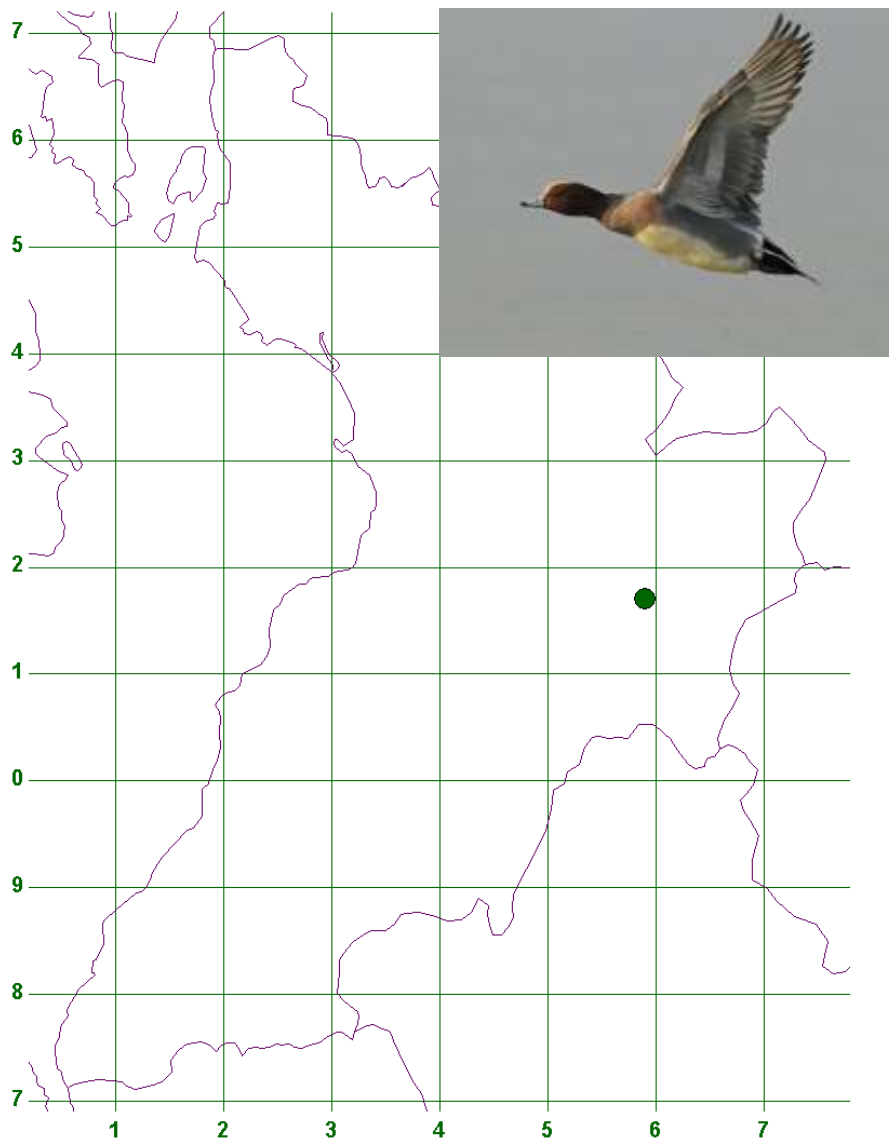

Wigeon (*Anas penelope*)

Status: Rare (and occasional) breeder

Current trend: There remains only one area, in East Ayrshire, where Wigeon has bred in recent years. A few pairs and individuals spend the summer in potential breeding sites, but it has only been proven to breed once.

Follow up: Further visits to potential breeding sites may discover other pairs.