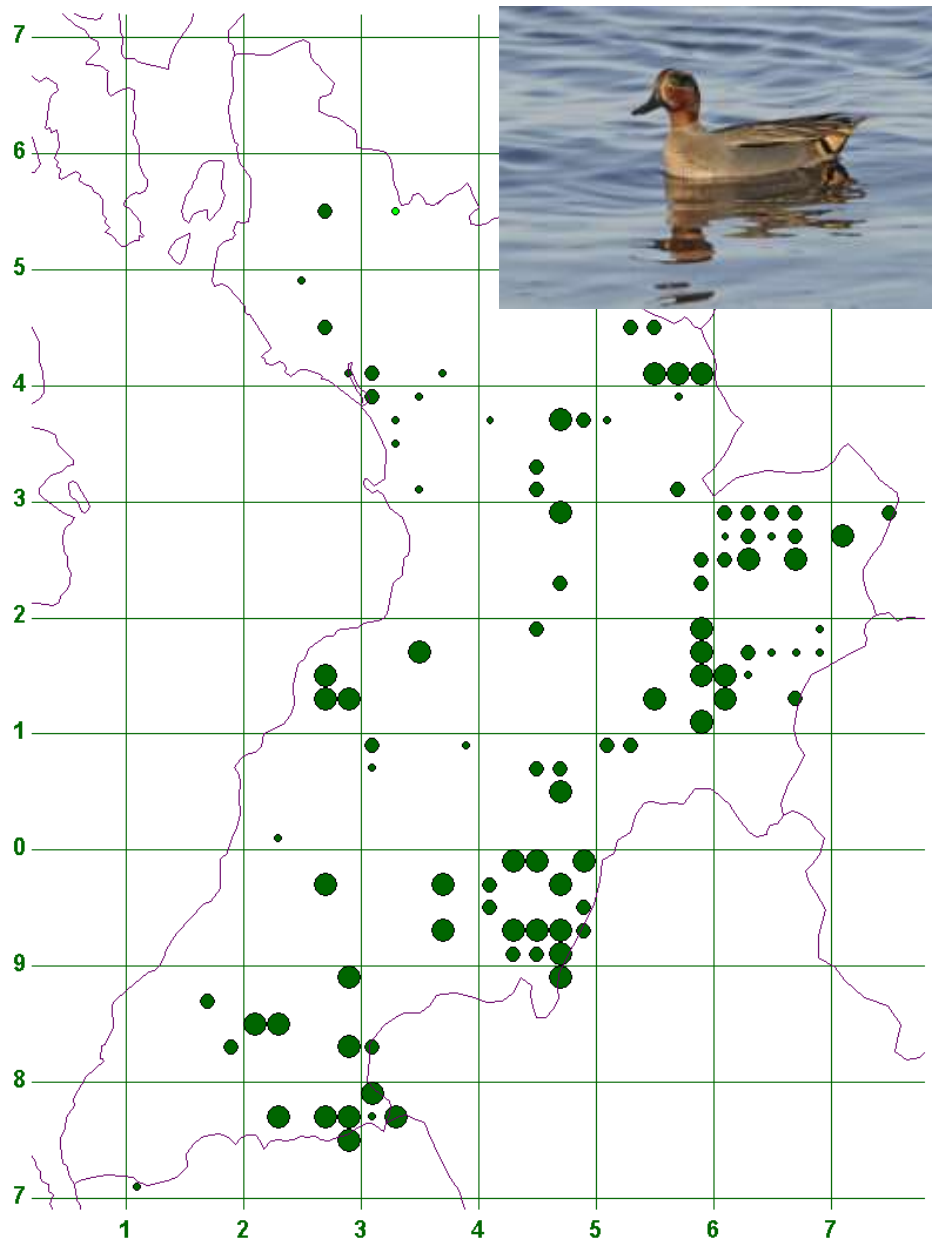

## Teal (*Anas crecca*)

**Status:** Uncommon breeder.

**Current trend:** A relatively secretive breeding duck, Teal is nonetheless present over a wide area. Upland lochs, often close to forestry and moorland appear to be favoured. Very little breeding data is available, particularly from North Ayrshire. Its current status is no more than an educated guess based on the number of birds discovered between 1991 and 1997.

**Follow up:** More information is needed on the Teal's breeding range, along with the recording of brood sizes at breeding sites.