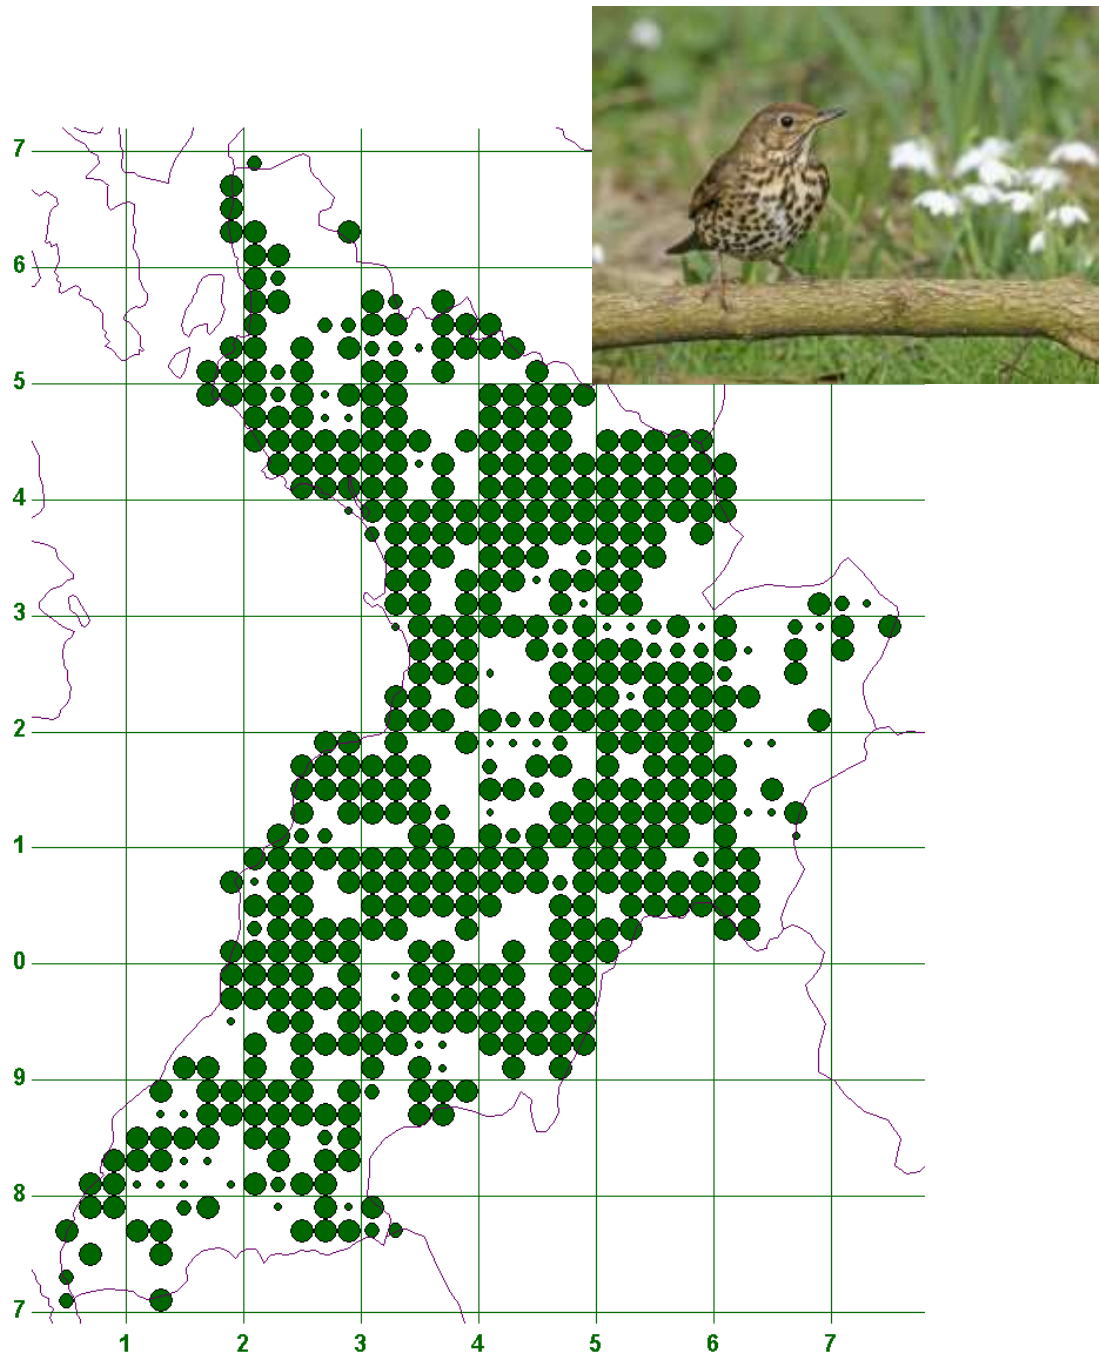

## Song Thrush (*Turdus philomelos*)

**Status:** Common breeder

**Current status:** As can be seen from the map, Song Thrush is widespread in the county, and the population seems healthy. It has spread into upland forestry, like many other birds formerly more closely linked to lowland woodlands. Ayrshire Song Thrushes appear to be short distance migrants, with birds moving back into the county very early in the year.

**Follow up:** With populations in many Southern parts of the UK being in decline, it will be important to watch Ayrshire's birds for any sign of change.