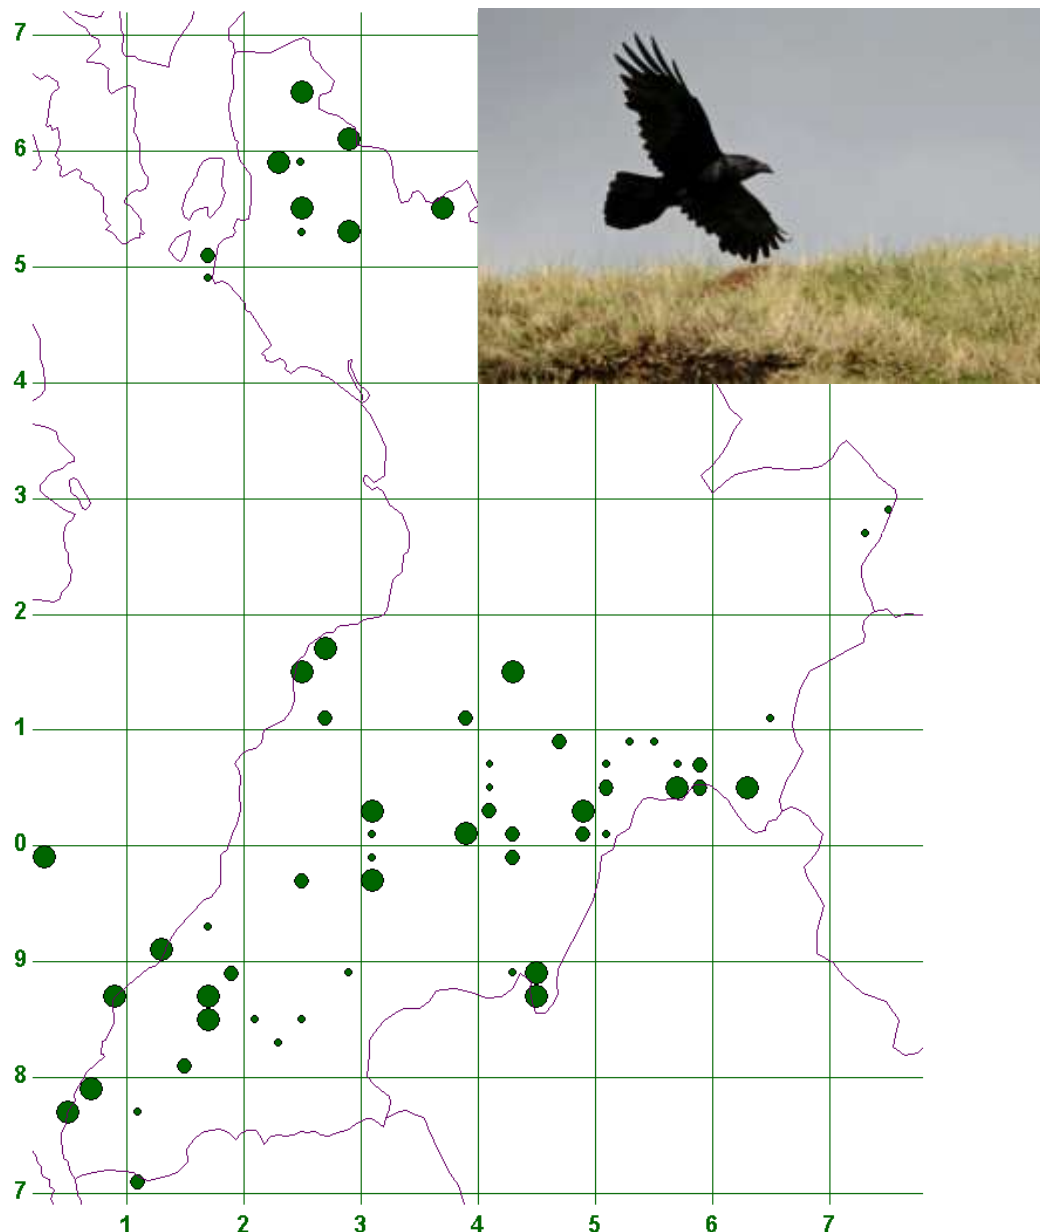

## Raven (*Corvus corax*)

**Status:** Uncommon breeder

**Current trend:** Raven numbers have shown a big increase since the 1980s, with the above map only revealing the situation which was known in 1997. Since then, the species has expanded into lowland and even urban habitats. Much of this increase can be attributed to a decrease in persecution, and the great variety of nest sites used makes it difficult to know exactly how many pairs breed in Ayrshire. It would not be unreasonable to suggest a present figure of between 200-250 pairs.

**Follow up:** Continued monitoring will be important to detect both future increases and any persecution.