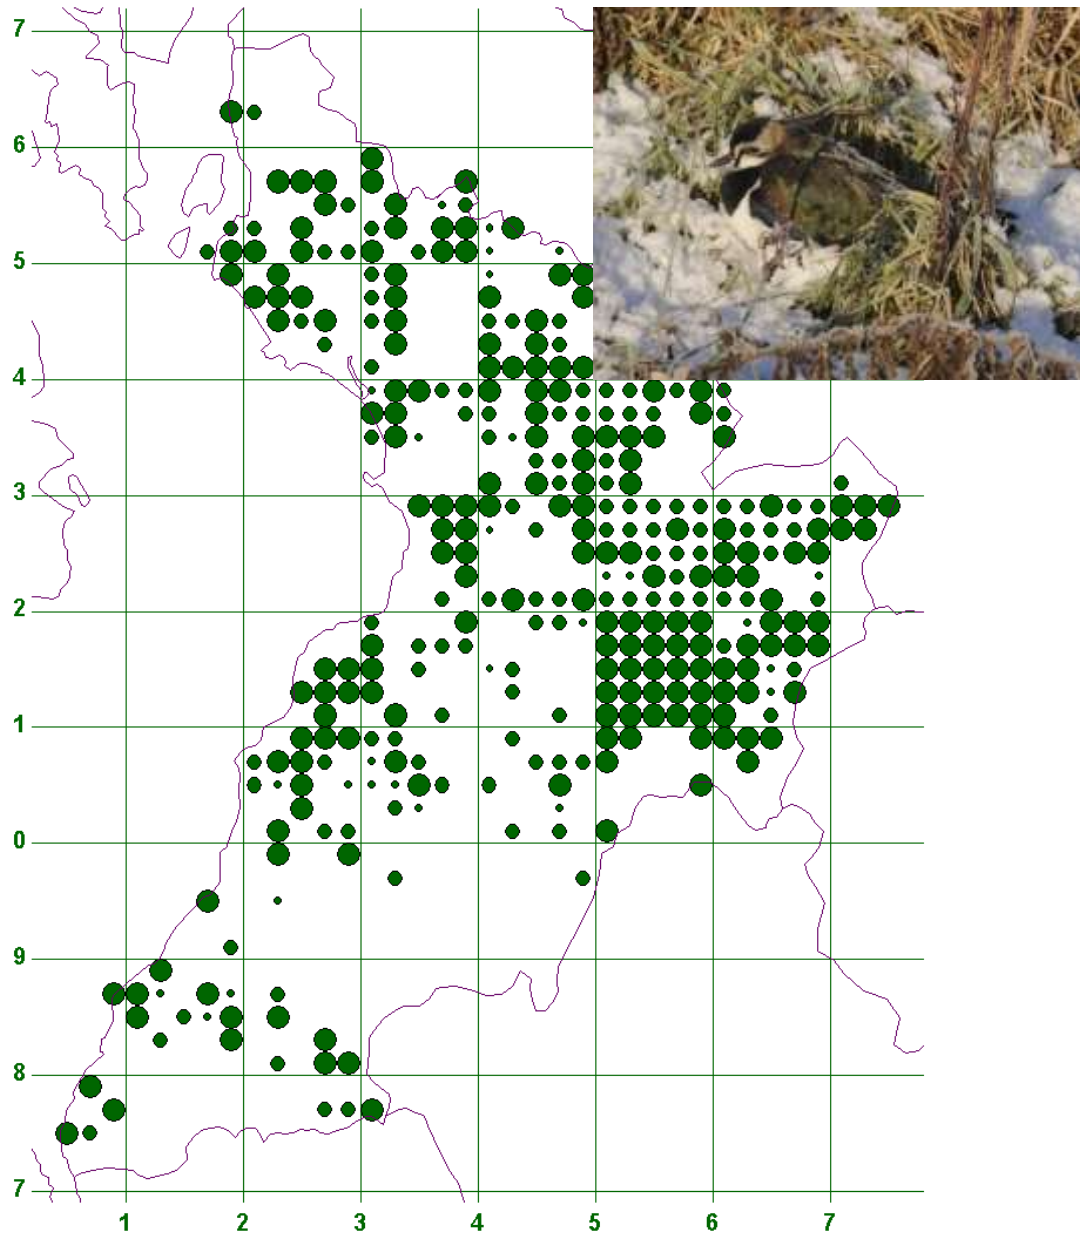

## Northern Lapwing (*Vanellus vanellus*)

**Status:** Common breeder

**Current trend:** The shrinkage of the Lapwing's breeding range and numbers has been reasonably well documented, with the changing face of agriculture being primarily responsible for the decline. Additional pressures include nest predation and human disturbance. Lapwings probably enjoy their best success rates at inland sites, on more marginal farmland, which is open to much less intensive use.

**Follow up:** Continued recording of success rates, particularly at lowland sites, combined with efforts to protect what few sites remain in these areas.