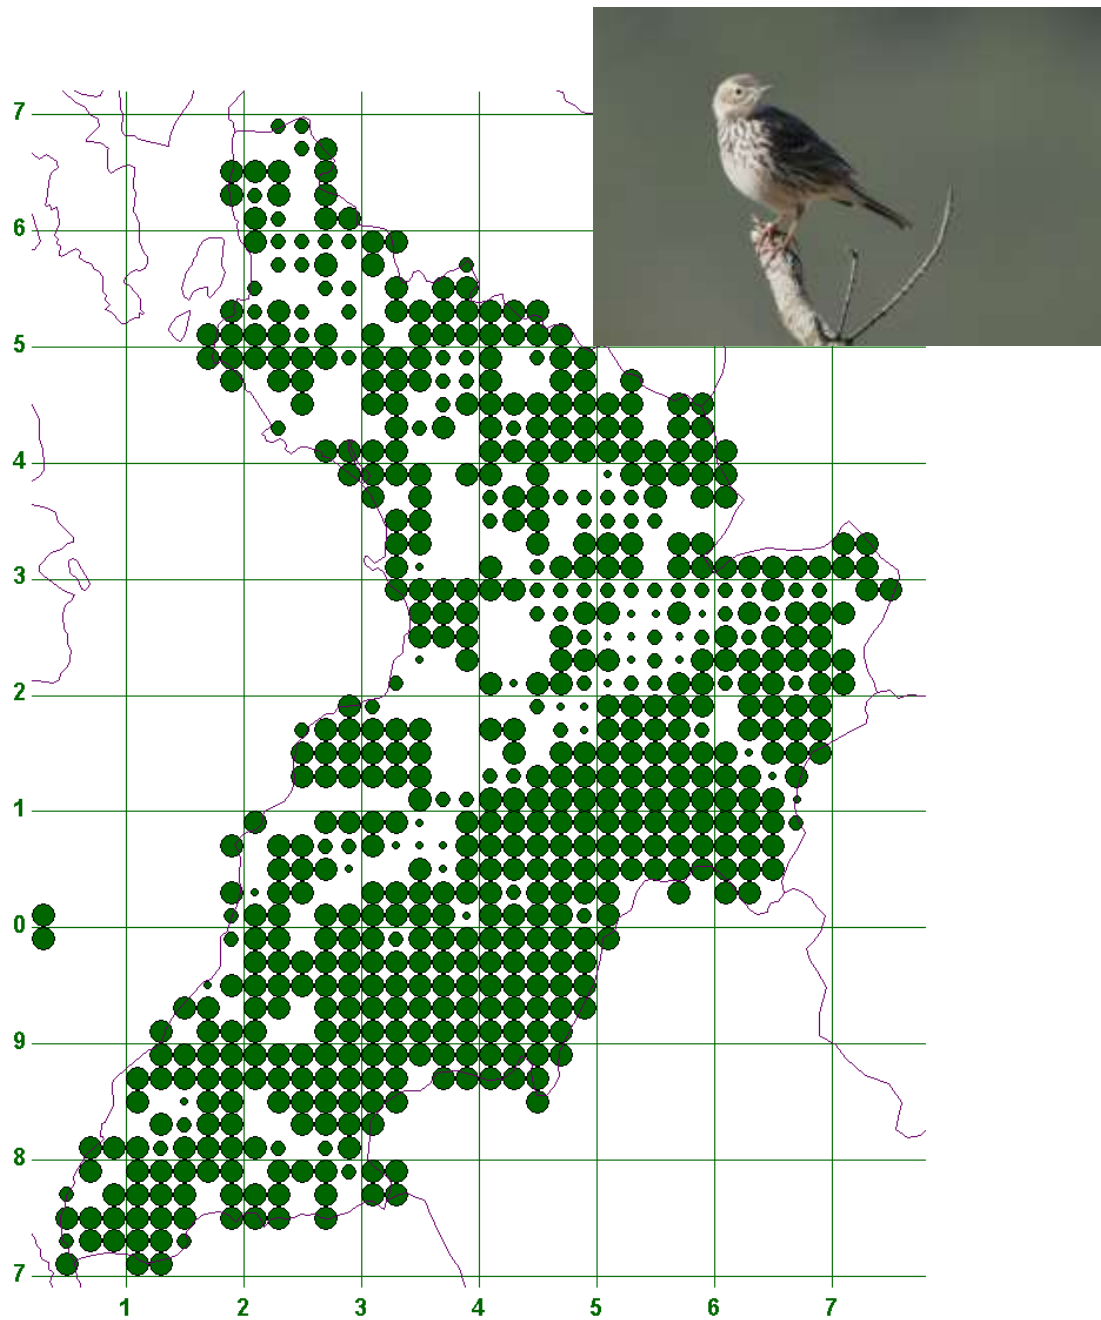

Meadow Pipit (*Anthus pratensis*)

Status: Common breeder

Current trend: Present in almost every part of Ayrshire, the Meadow Pipit does remarkably well for a largely migratory bird. It is present from coastal marram habitats to upland re-stock. There is currently little indication of any major change in the breeding numbers, although many observers have suggested a decline, which may be difficult to detect, given the lack of attention paid to this bird.

Follow up: More work is needed on the distribution and breeding numbers over regular intervals to detect changes.