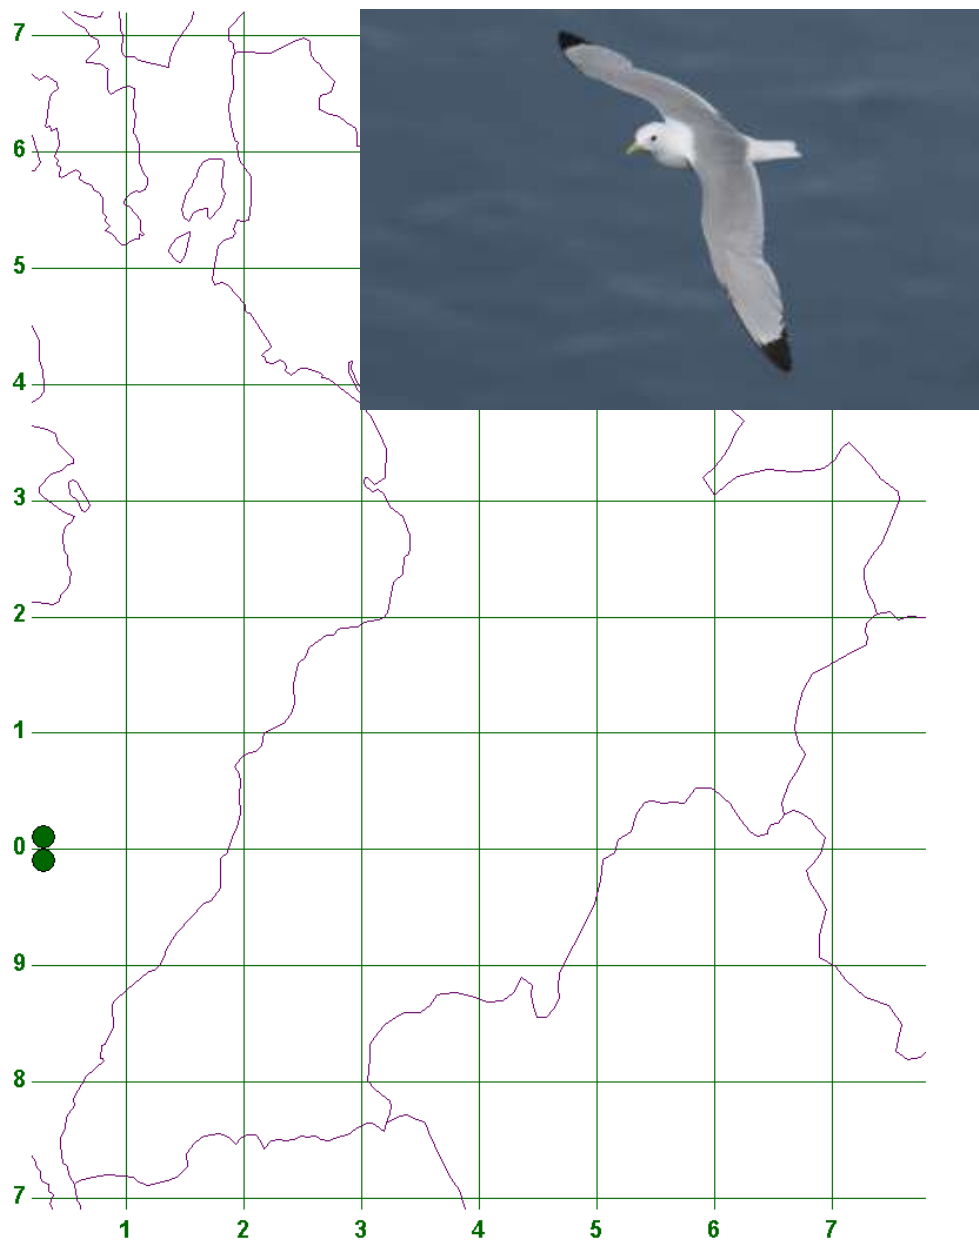

Kittiwake (*Rissa tridactyla*)

Status: Common breeder.

Current trend: The numbers of breeding Kittiwakes on Ailsa Craig have fallen steadily during the past 15 years, with a major reason for the decline being food shortage. In 2006 all but one nest from 1000 pairs at the North end of Ailsa Craig failed, indicating the level of seriousness of this population crash.

Follow up: Continued monitoring of nesting birds on Ailsa Craig.