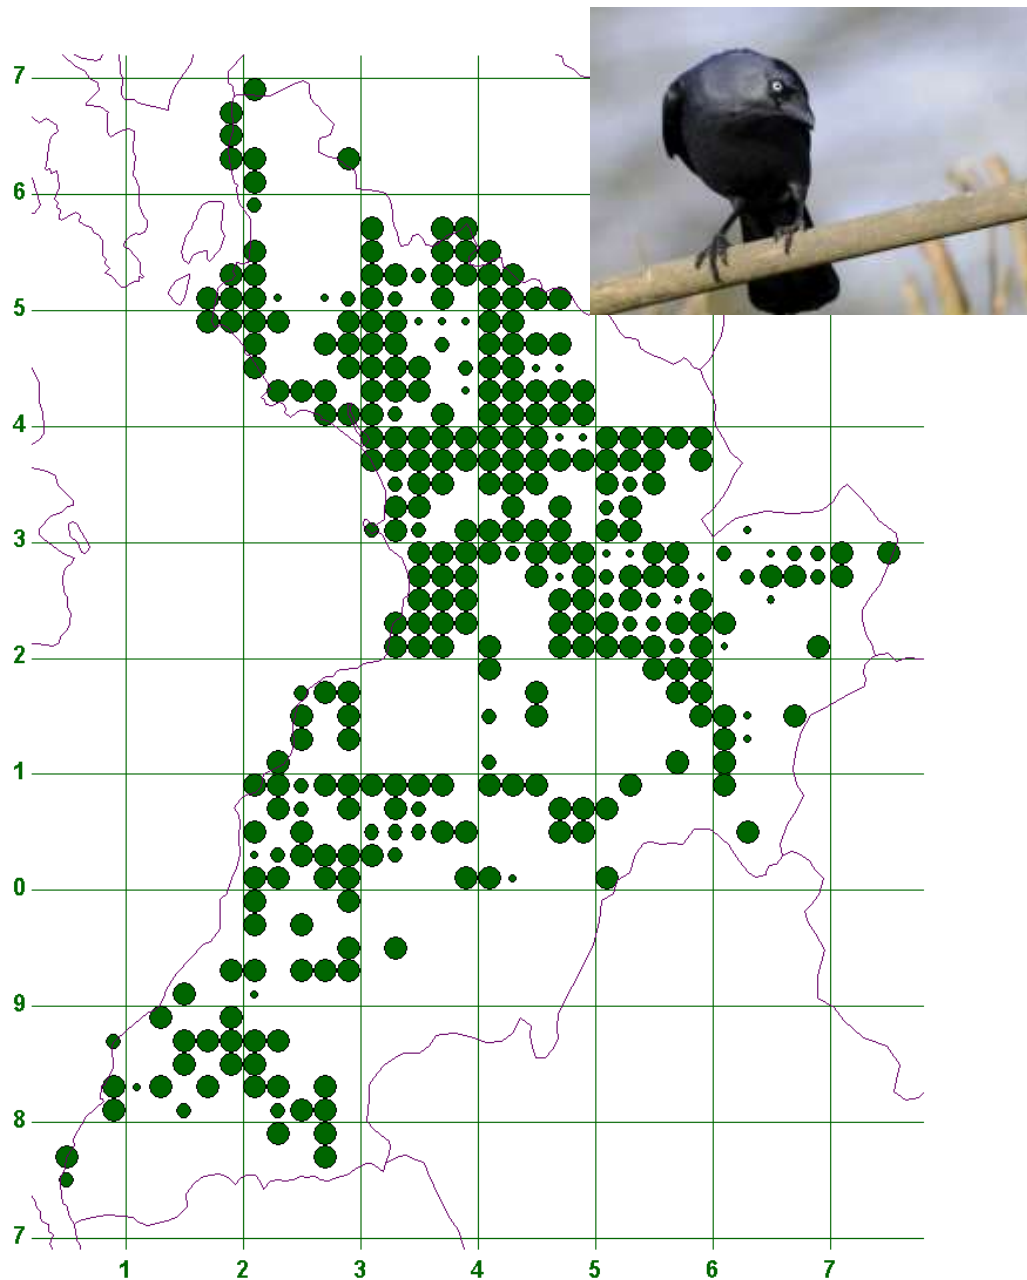

Jackdaw (*Corvus monedula*)

Status: Common breeder

Current trend: An adaptable corvid, Jackdaw has carved out a comfortable niche for itself in both urban and rural habitats. The breeding population seems stable, but little data is available to ascertain whether or not it may be increasing slightly. There are notable gaps in the map e.g. NS 31, which is more likely due to lack of observer coverage than absence of birds.

Follow up: Detailed work, needed on exact numbers and trends, could be obtained by regular counts at selected urban and rural sites.