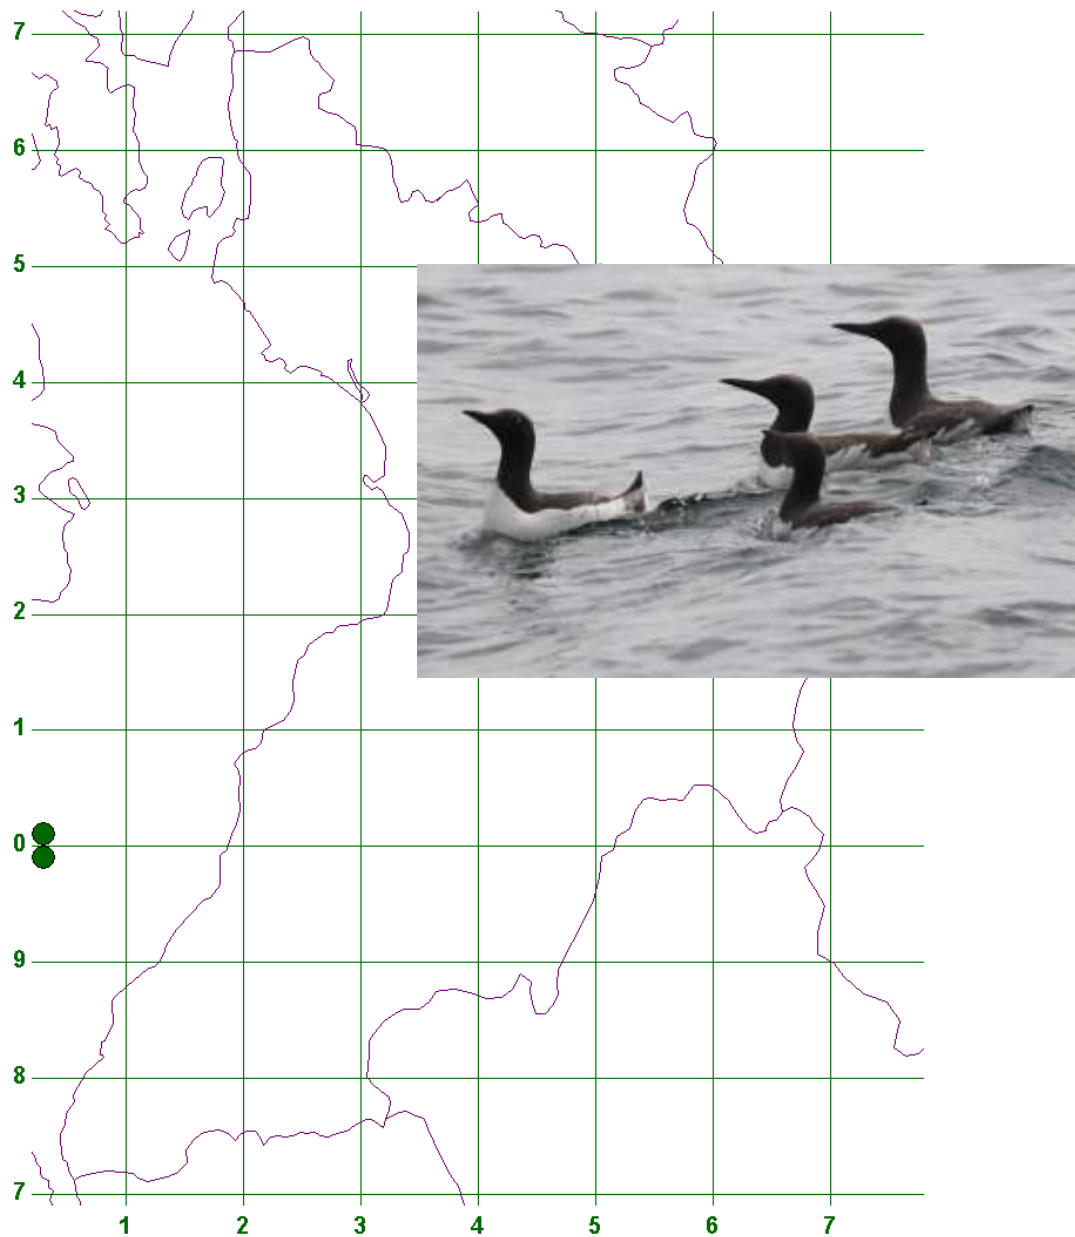

Guillemot (*Uria aalge*)

Status: Common breeder.

Current trend: The Ailsa Craig population appears to be doing well with the Seabird 2000 figures suggesting a steady increase, although no comparative data has been available since then.

Single individuals have visited the small auk colonies on the South Ayrshire coast but, so far, no proof of breeding has been obtained.

Follow up: Continued monitoring of the Ailsa Craig population.