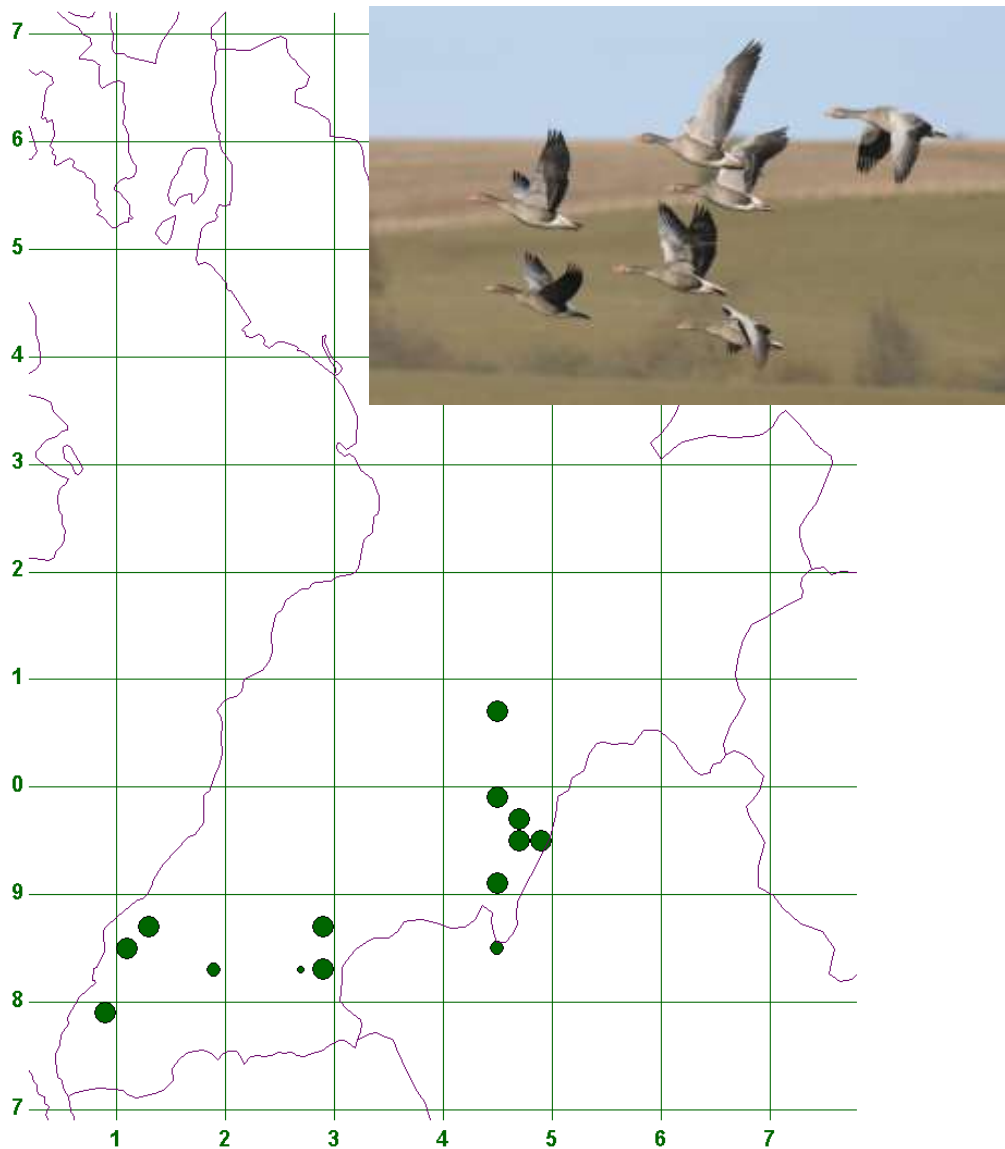

Greylag Goose (*Anser anser*)

Status: Uncommon breeder.

Current trend: The feral population of Greylag Geese breeding within Ayrshire has grown steadily during the past 15 years, from one or two lochs in the South e.g. Kilantringan and Riecawr, to extend to more marginal breeding sites such as Horse Island. This has, to some extent, had an impact on other breeding species on some hill lochs and could become a problem in the future.

Follow up: Counts of breeding birds, particularly in upland areas, with appropriate action taken if necessary, should there be a negative impact on native breeding waterbirds.