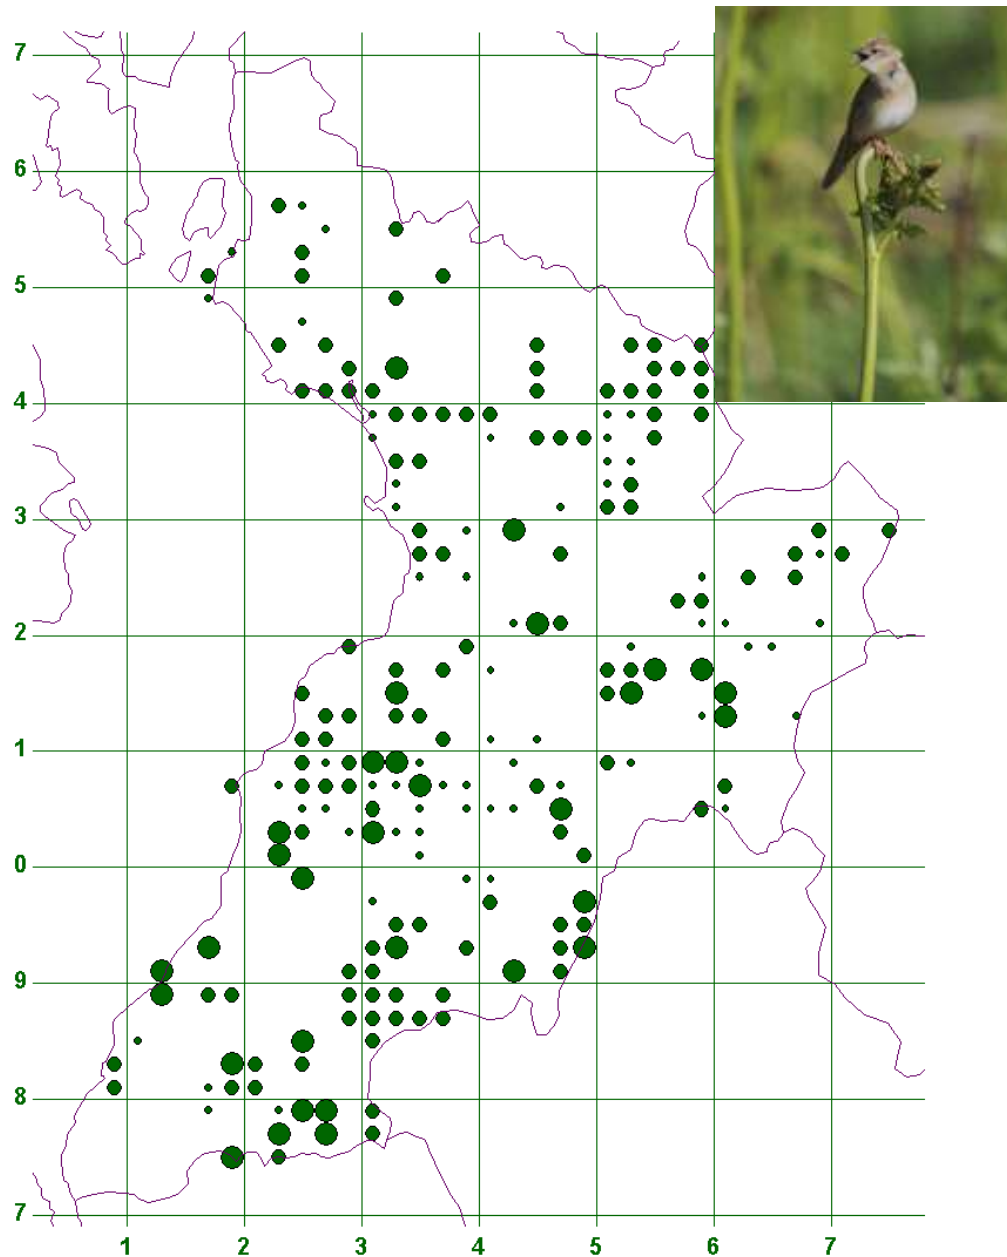

## Grasshopper Warbler (*Locustella naevia*)

**Status:** Common breeder

**Current trend:** Grasshopper Warbler numbers may have increased in recent years, but the apparent increase may also be the product of improved observer coverage. There is little doubt that the bird is widespread in rough grassland and wetland fringes, and it also seems to have prospered in areas of conifer re-stock. Many of the smaller “dots” on the above map may well relate to breeding birds.

**Follow up:** Continued recording of breeding birds may provide an improved picture of just how numerous this species really is.