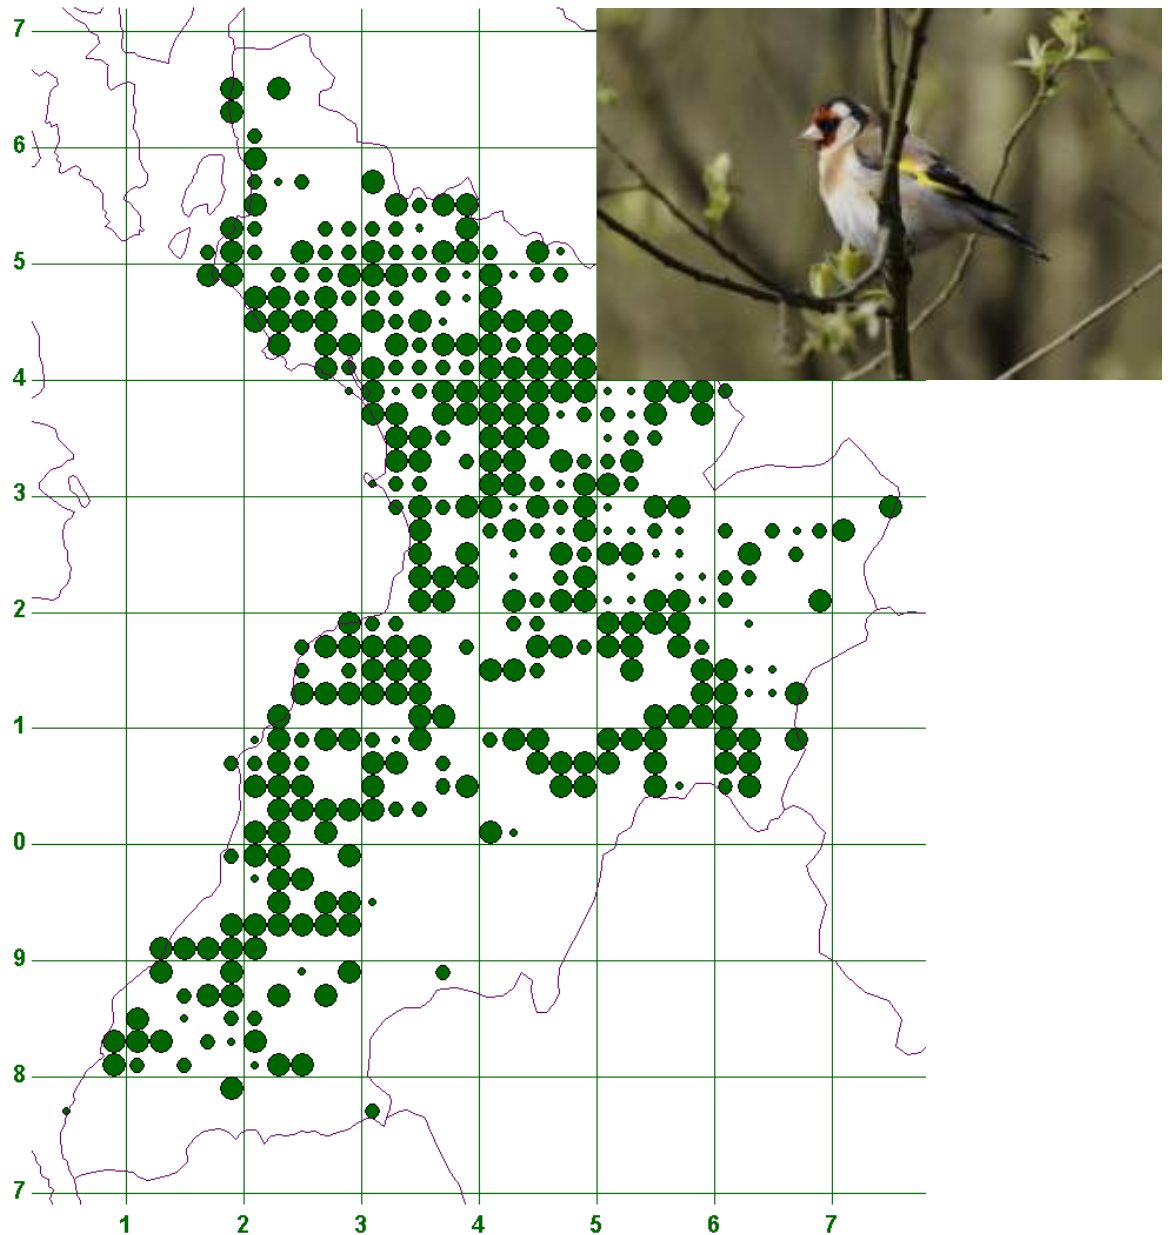

## Goldfinch (*Carduelis carduelis*)

**Status:** Common breeder

**Current trend:** Goldfinch numbers in Ayrshire have increased during the last 20 years, with the species benefitting from increased garden feeding. It has moved into a wider range of habitats, for example, making use of forest-edge land in conifer plantations. In addition to the resident population, it would appear that many undertake a migration, perhaps only short-distance, which lowers the wintering population, but visible migration evidence is all that exists to substantiate this at present.

**Follow up:** A ringing programme might determine what proportion of our Goldfinch numbers migrate, and how far.