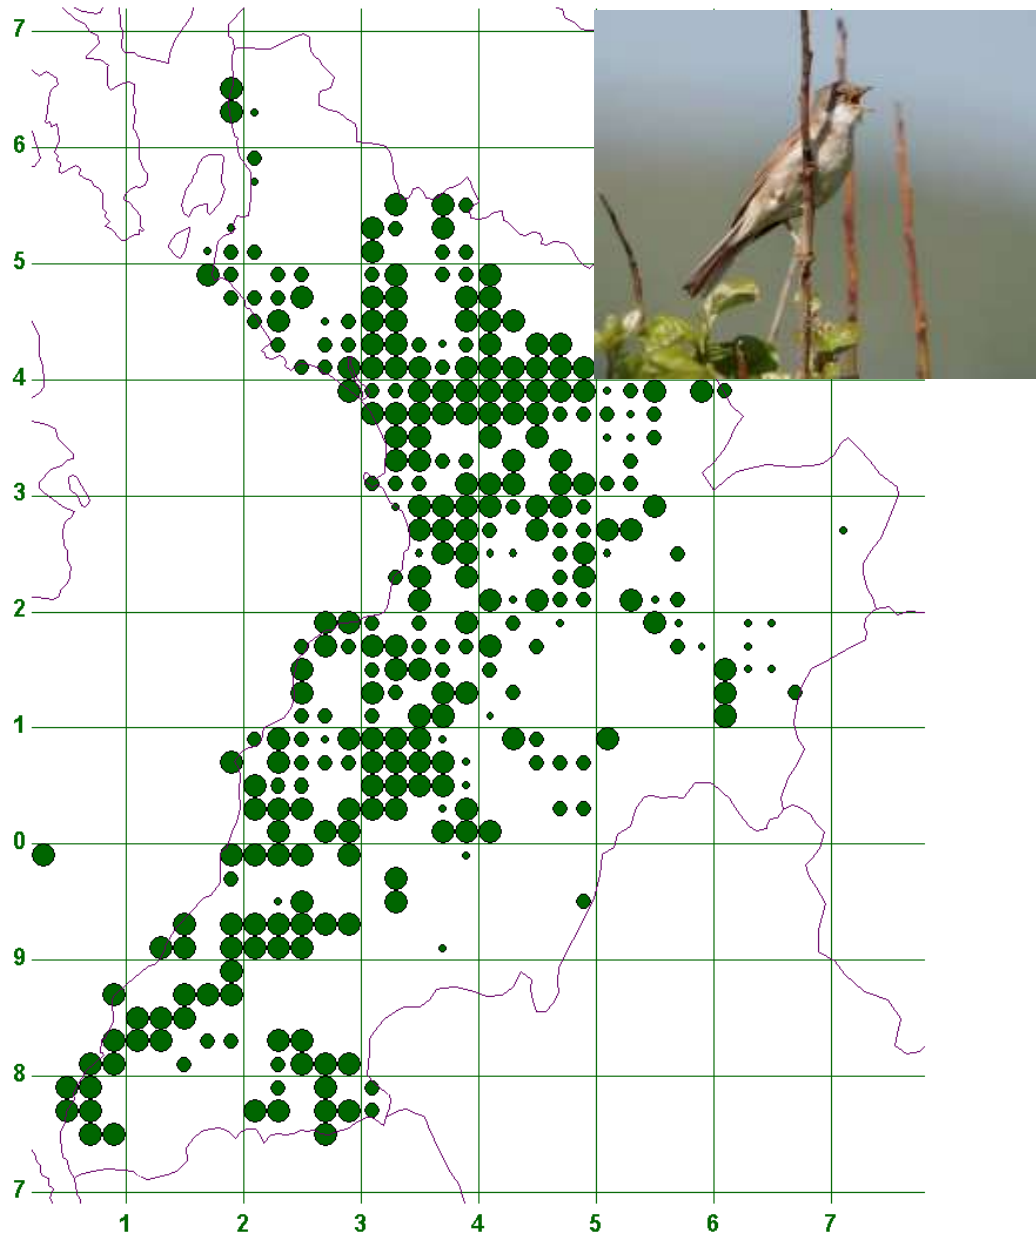

Common Whitethroat (*Sylvia communis*)

Status: Common breeder

Current trend: Common Whitethroat has shown signs of increasing both its range and breeding population in recent years. Newly planted forestry has proved popular, allowing the species to move into a much wider area. In lowland Ayrshire, it has ably demonstrated this degree of opportunism in nest site selection, moving with the forestry cycle of felling and re-planting at locations such as Kilkerran.

Follow up: Continued monitoring of our currently healthy Common Whitethroat population.