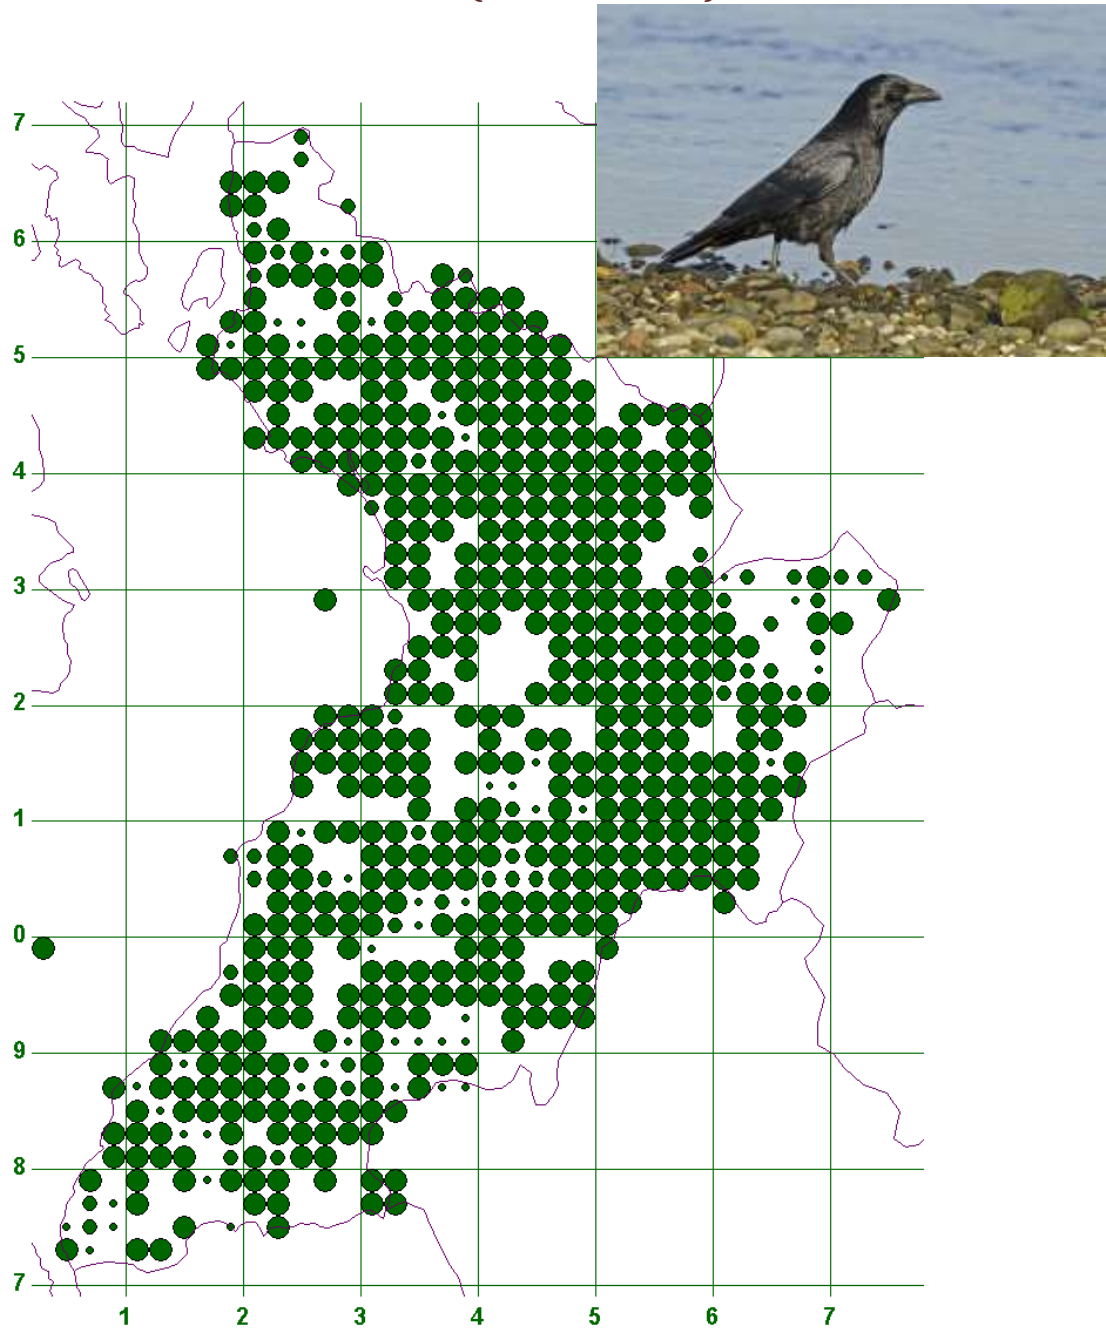

Carrion Crow (*Corvus corone*)

Status: Common breeder

Current trend: A widespread and common species throughout Ayrshire, Carrion Crow numbers have increased in upland areas due to the large-scale afforestation. It is likely that some of the gaps shown on the distribution map contain breeding Carrion Crows. It is an occasional breeder offshore on islands such as Lady Isle and Ailsa Craig.

Follow up: Continued monitoring of breeding numbers and distribution.