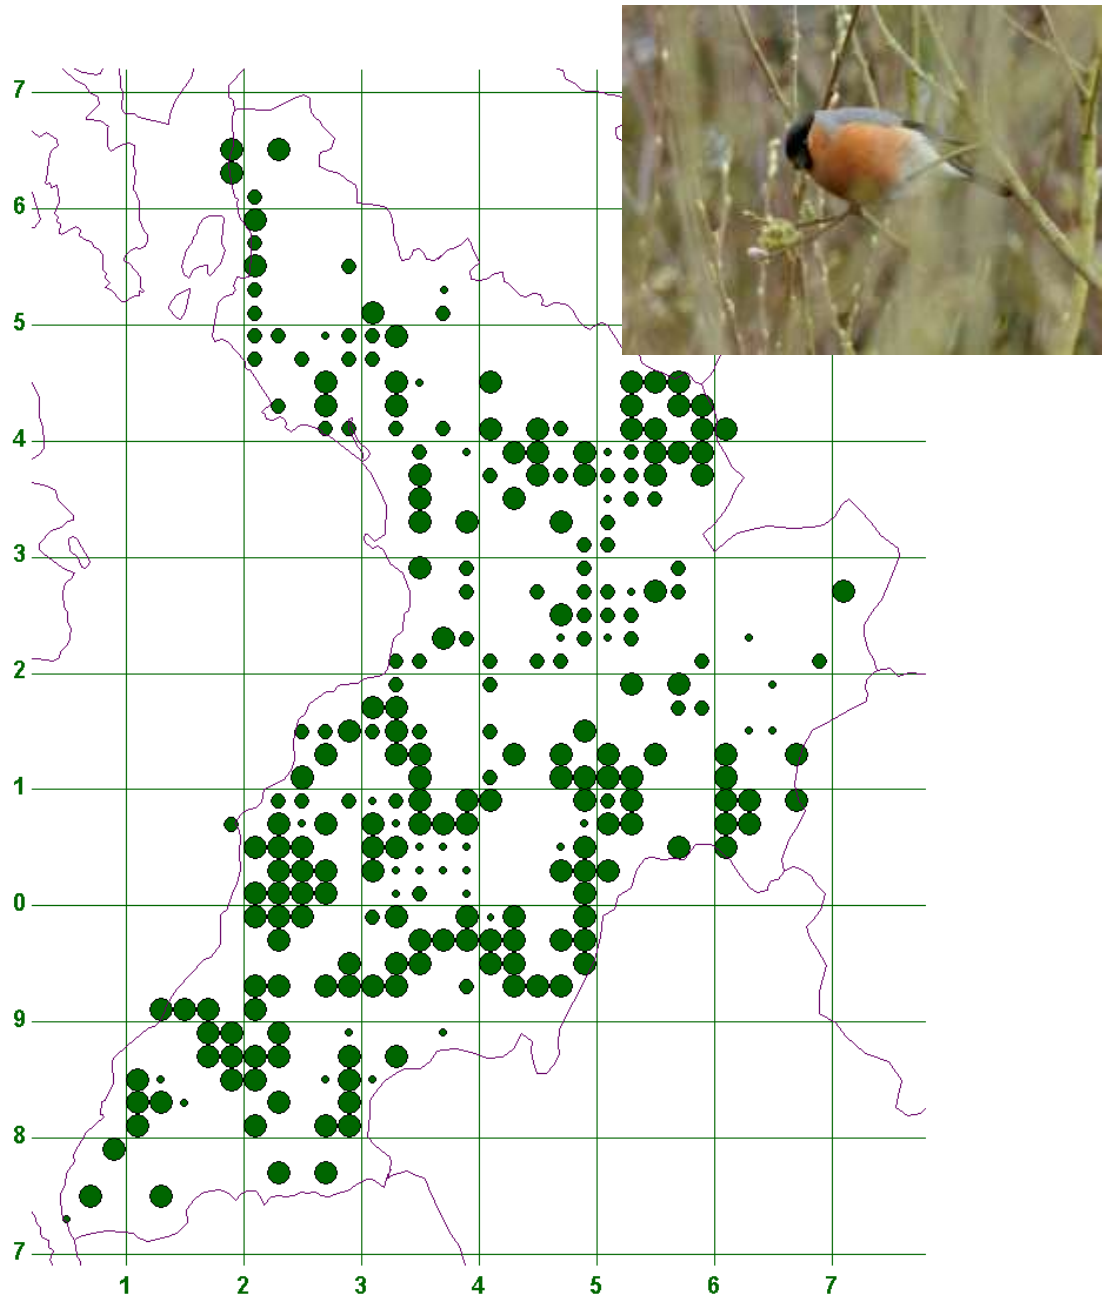

## Bullfinch (*Pyrrhula pyrrhula*)

**Status:** Common breeder

**Current trend:** A secretive species for most of the year, the Bullfinch is surprisingly widespread in Ayrshire, though not numerous in any particular area. Favouring a mixture of woodland habitats, it has increased its numbers within the growing number of forestry plantations. No clear picture of the exact breeding population has emerged, but there does not appear to be any threat to its population in Ayrshire currently.

**Follow up:** A population study to establish breeding success rates and habitat requirements/threats.